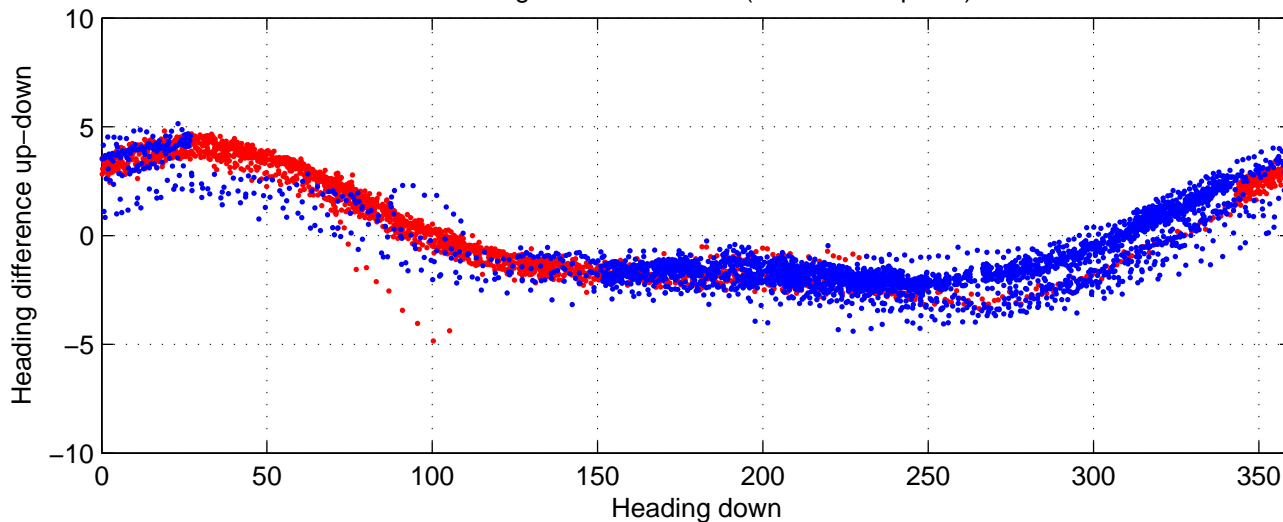

P16N station #198 (V7) Figure 6

Heading offset : -88.5128 (r/b: down-/upcast)

Pitch offset : -1.6277

Roll offset : -1.4684