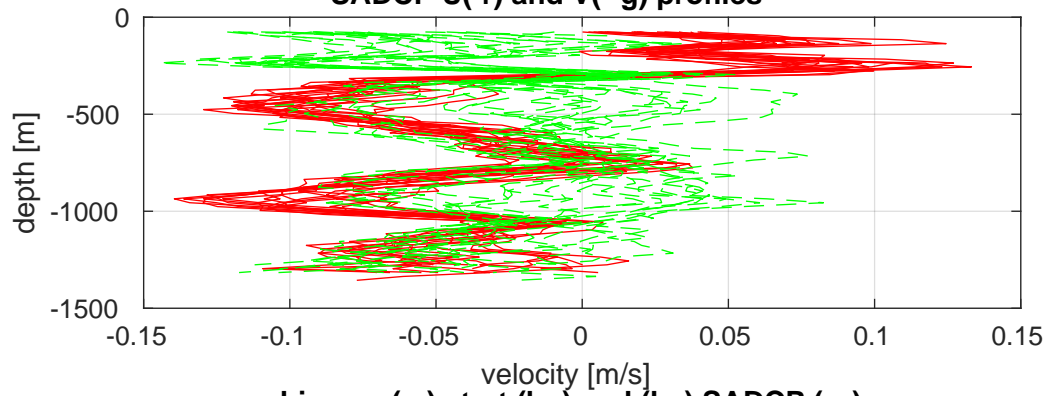

P06 station #152 (V2)
SADCP U(-r) and V(-g) profiles

ship nav (g.) start (bp) end (kp) SADCP (rp)