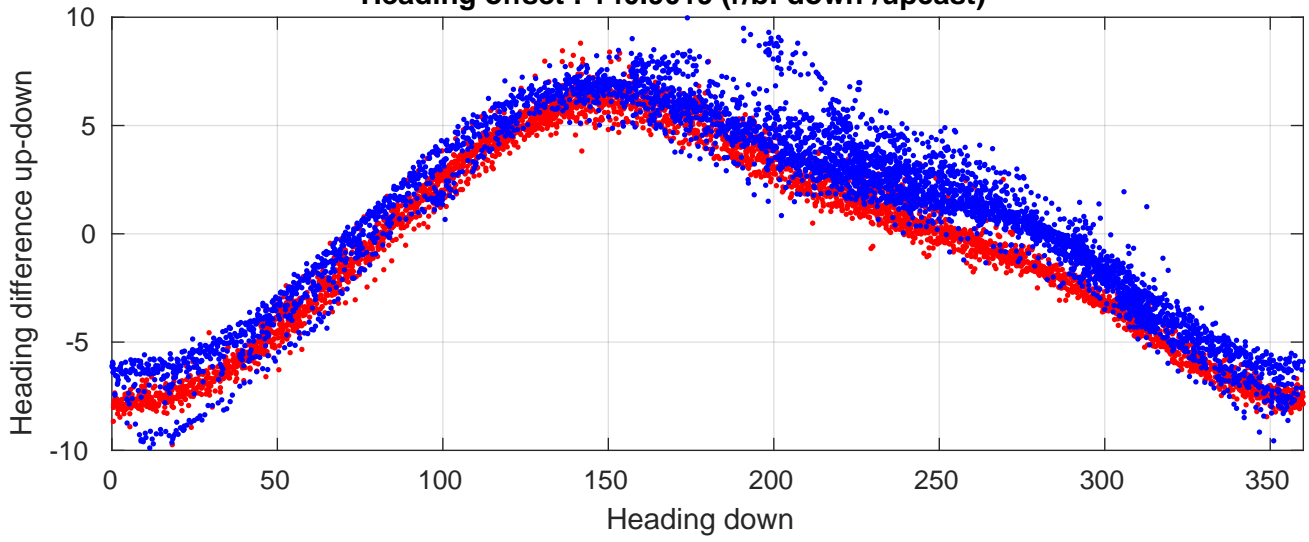

P06 station #146 (V2) Figure 6

Heading offset : 140.9019 (r/b: down-/upcast)

Pitch offset : -0.36134

Roll offset : -0.73372