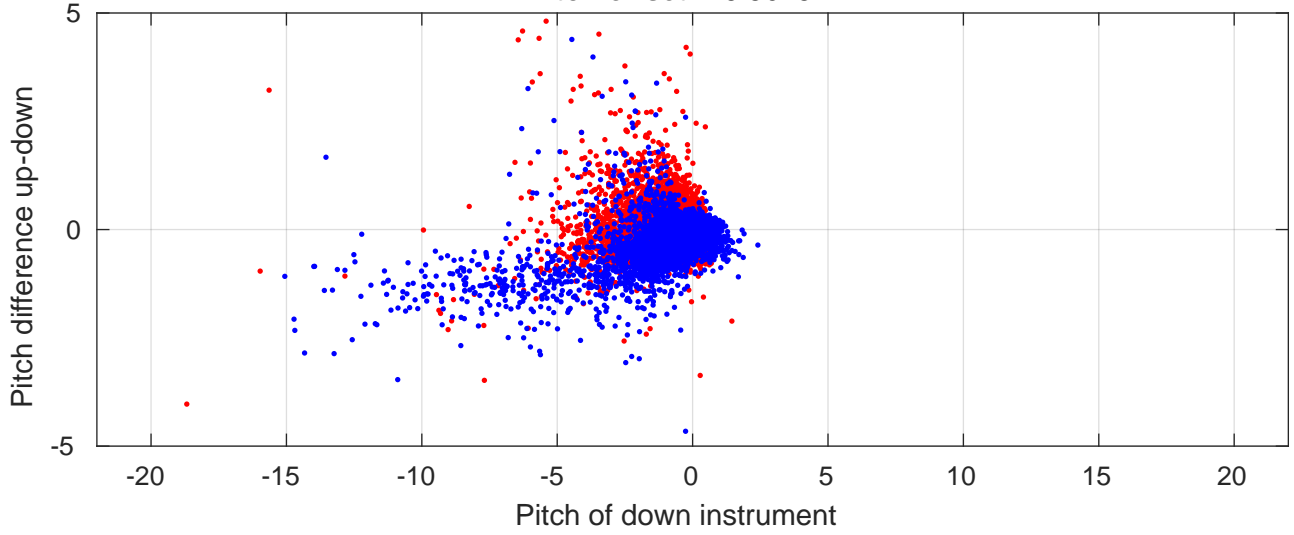

P06 station #146 (V2) Figure 6

Heading offset : 140.9019 (r/b: down-/upcast)

Pitch offset : -0.36134

Roll offset : -0.73372