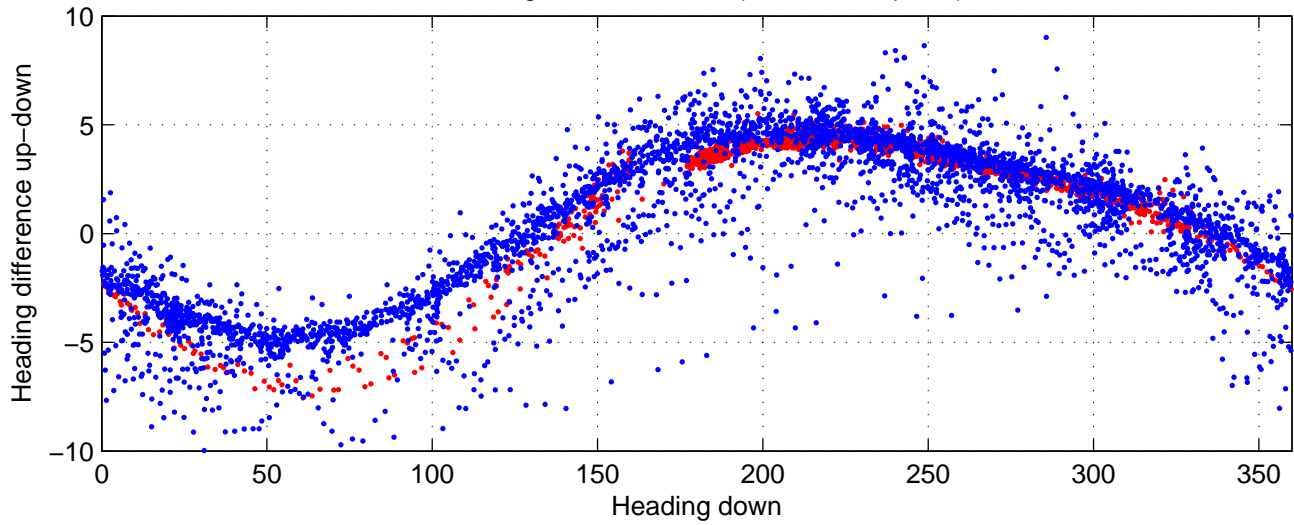

rh11031 (LADCP #111; V5) Figure 6

Heading offset : 88.6294 (r/b: down-/upcast)

Pitch offset : -0.99229

Roll offset : -0.98025