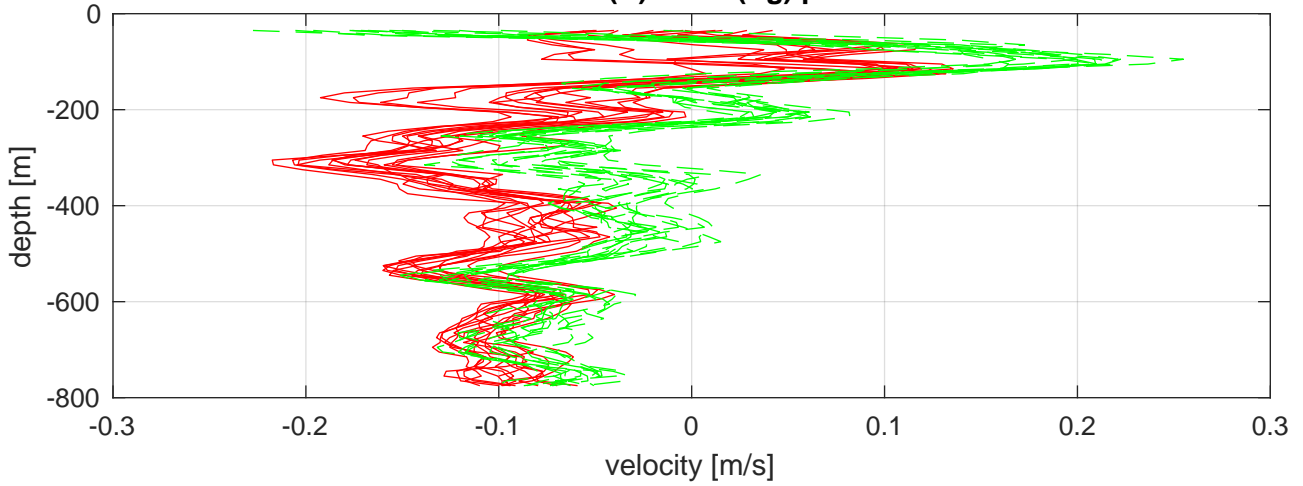

I7N station #87 (V2) SADCP U(-r) and V(-g) profiles

ship nav (g.) start (bp) end (kp) SADCP (rp)