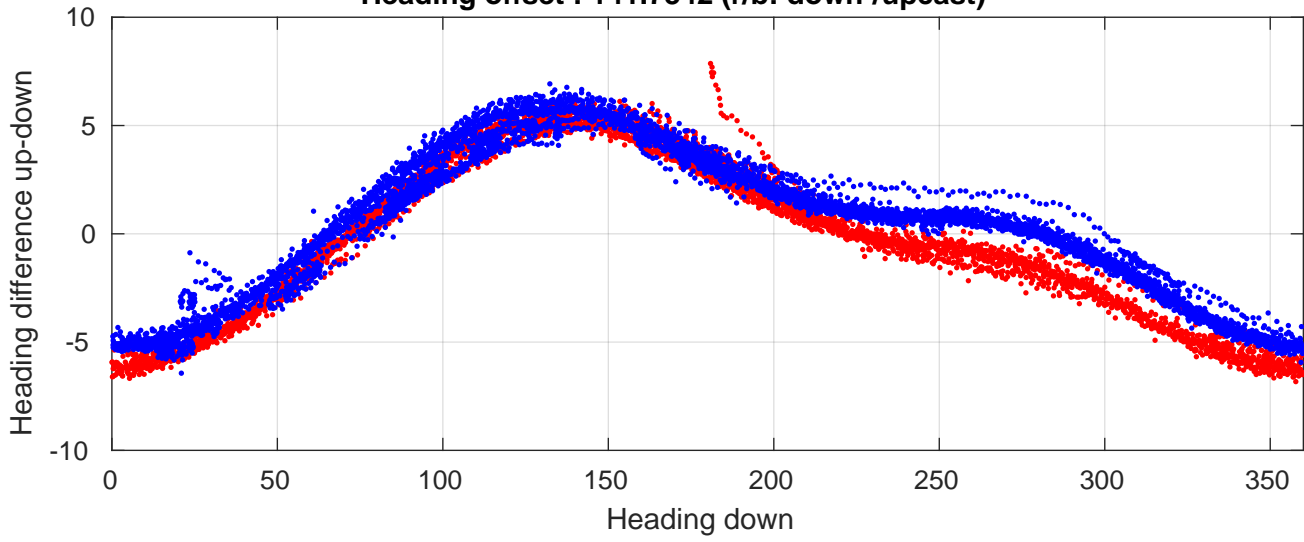

P06 station #113 (V2) Figure 6

Heading offset : 141.7342 (r/b: down-/upcast)

Pitch offset : -0.52623

Roll offset : -0.88218