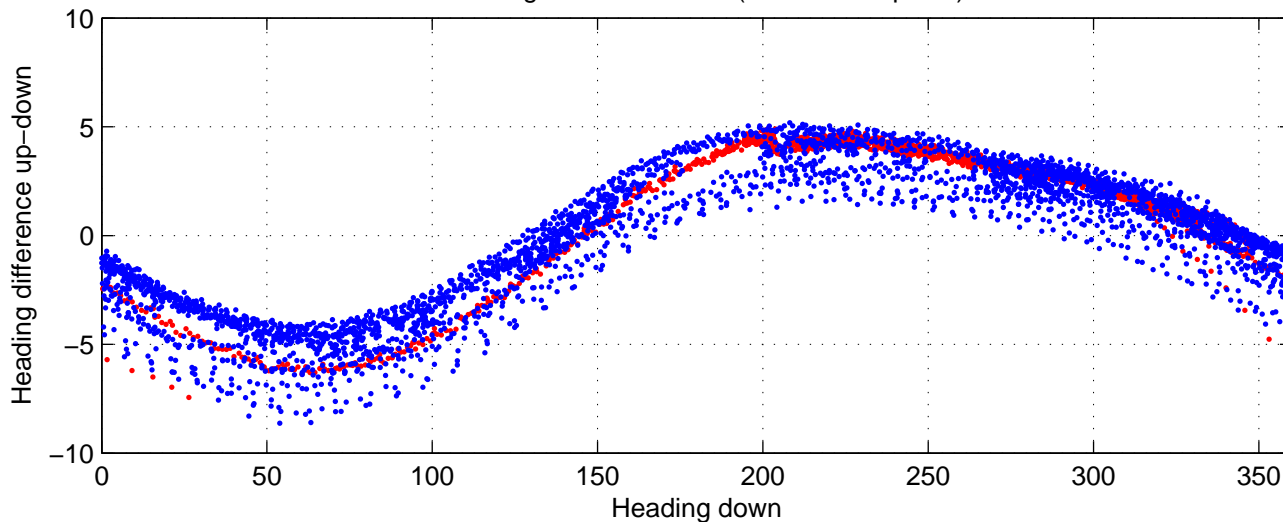

rh10811 (LADCP #089; V5) Figure 6

Heading offset : 88.4803 (r/b: down-/upcast)

Pitch offset : -0.52709

Roll offset : -1.0495