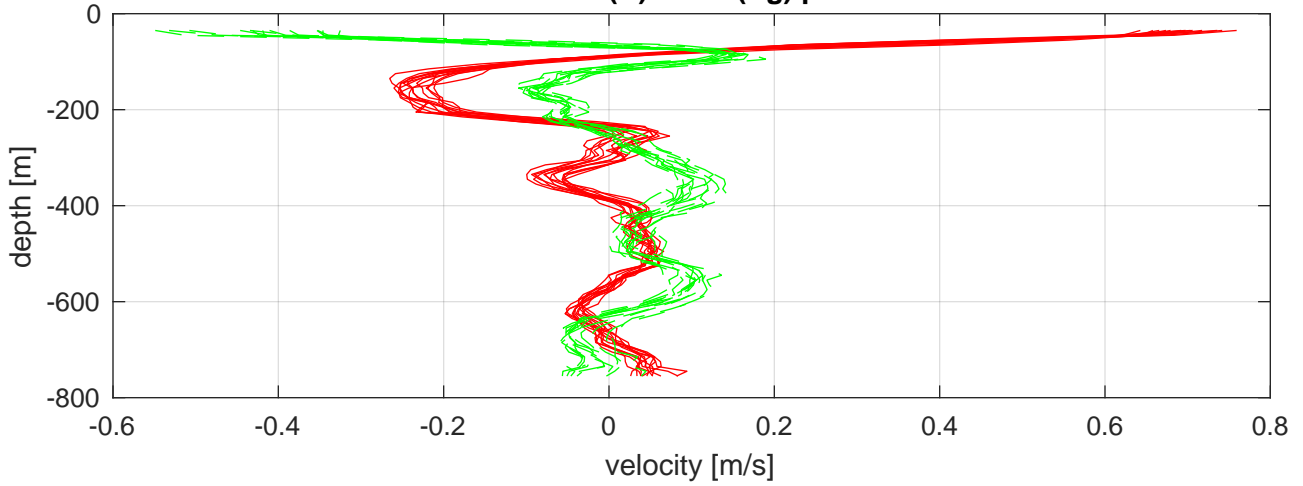

**I7N station #71 (V2)**  
**SADCP U(-r) and V(-g) profiles**

**ship nav (g.) start (bp) end (kp) SADCP (rp)**