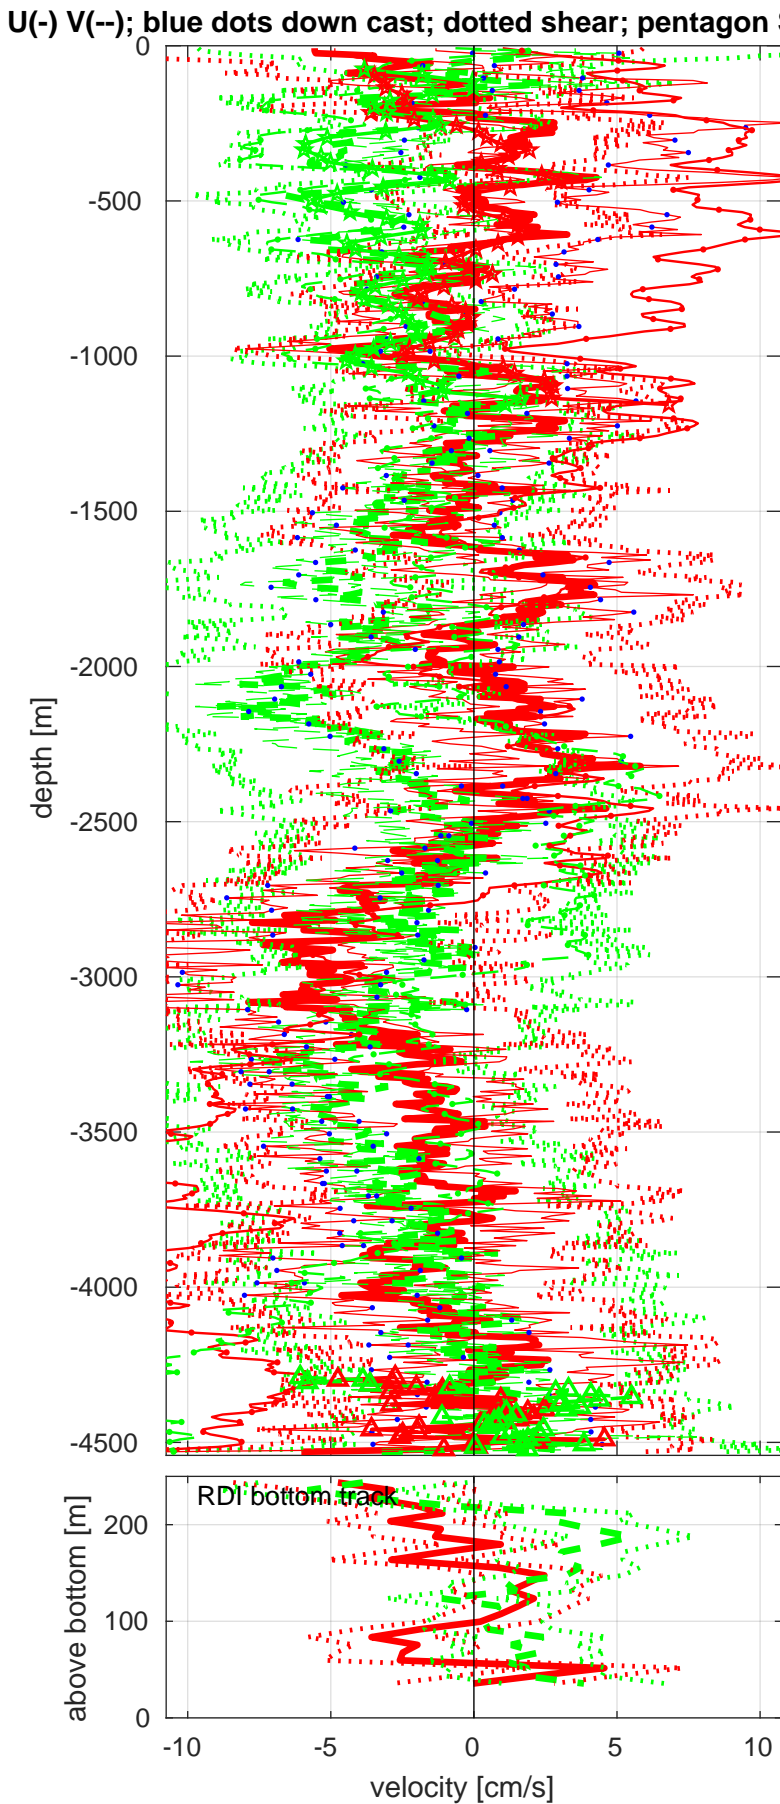

Station : P06 station #237 (V2) Figure 1

Start: 32°S 30.0288' 73°W 4.9428'
 26-Sep-2017 16:27:56
 End: 32°S 30.0144' 73°W 4.9692'
 26-Sep-2017 20:01:11
 u-mean: -1 [cm/s] v-mean -2 [cm/s]
 binsize do: 8 [m] binsize up: 8 [m]
 mag. deviation 3.5
 wdifff: 0.2 pglim: 0 elim 0.5
 bar:1.0 bot:1.0 sad:1.0
 weightmin 0.1 weightpower: 1.0
 max depth: 4537 [m] bottom: 4542 [m]