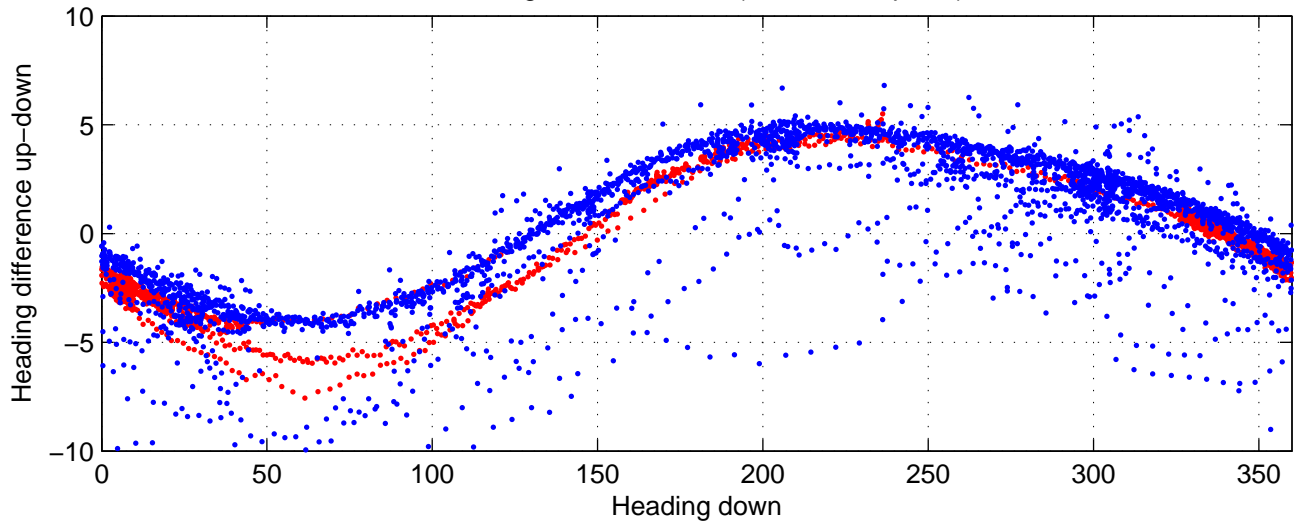

# rh10781 (LADCP #086; V5) Figure 6

Heading offset : 88.7231 (r/b: down-/upcast)

Pitch offset : -0.94795

Roll offset : -0.78522