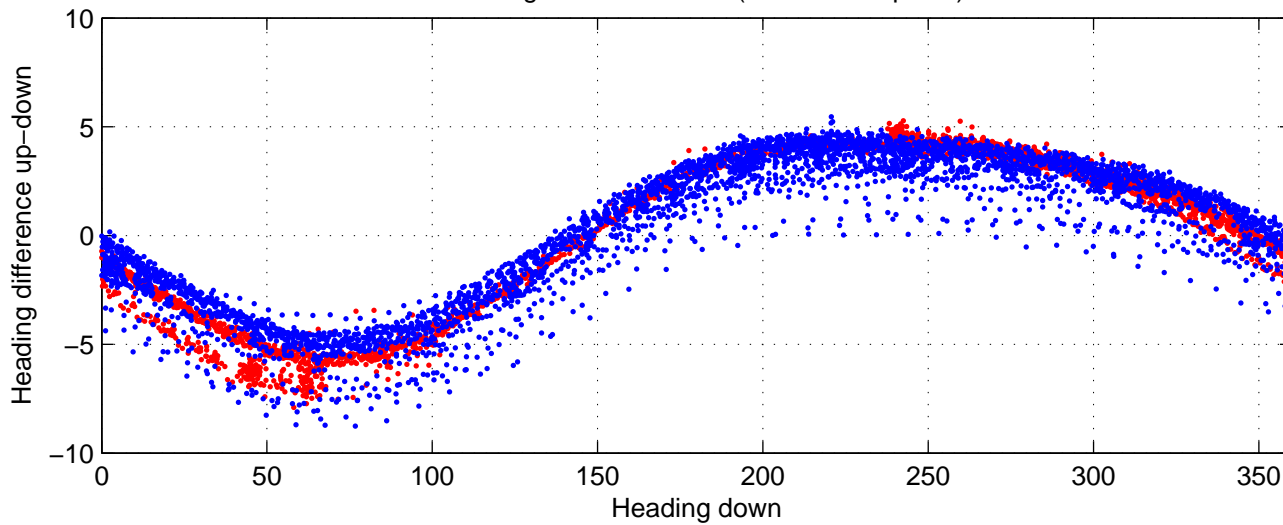

# rh10311 (LADCP #039; V5) Figure 6

Heading offset : 87.9142 (r/b: down-/upcast)

Pitch offset : -0.54387

Roll offset : -0.87738