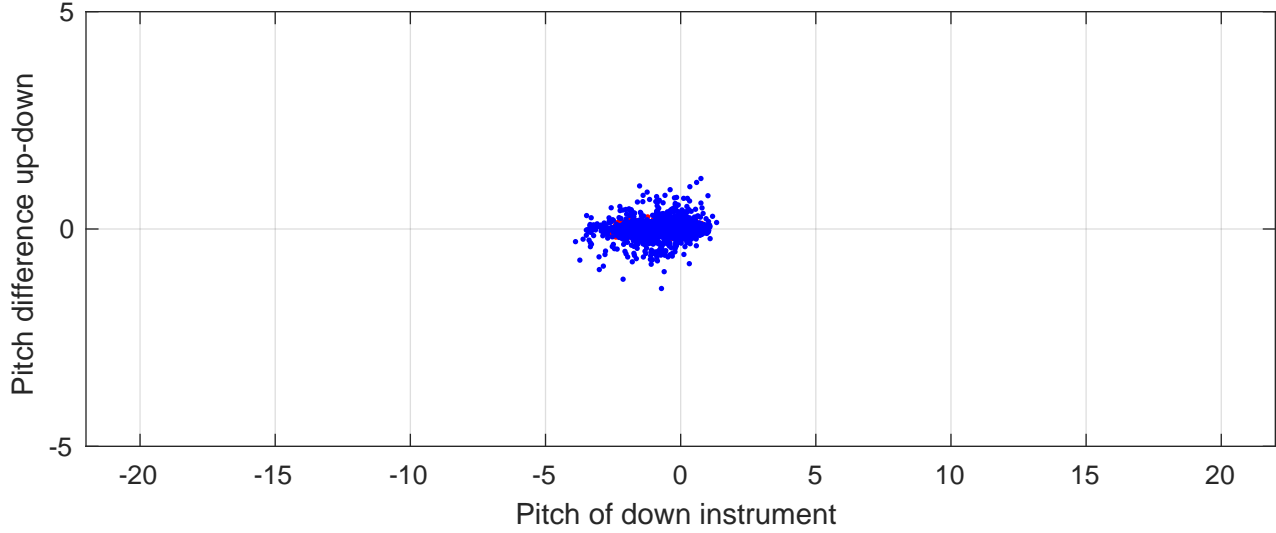

S4P station #35 (V8) Figure 6

Heading offset : -90.9529 (r/b: down/upcast)

Pitch offset : 2.1362

Roll offset : -2.5606