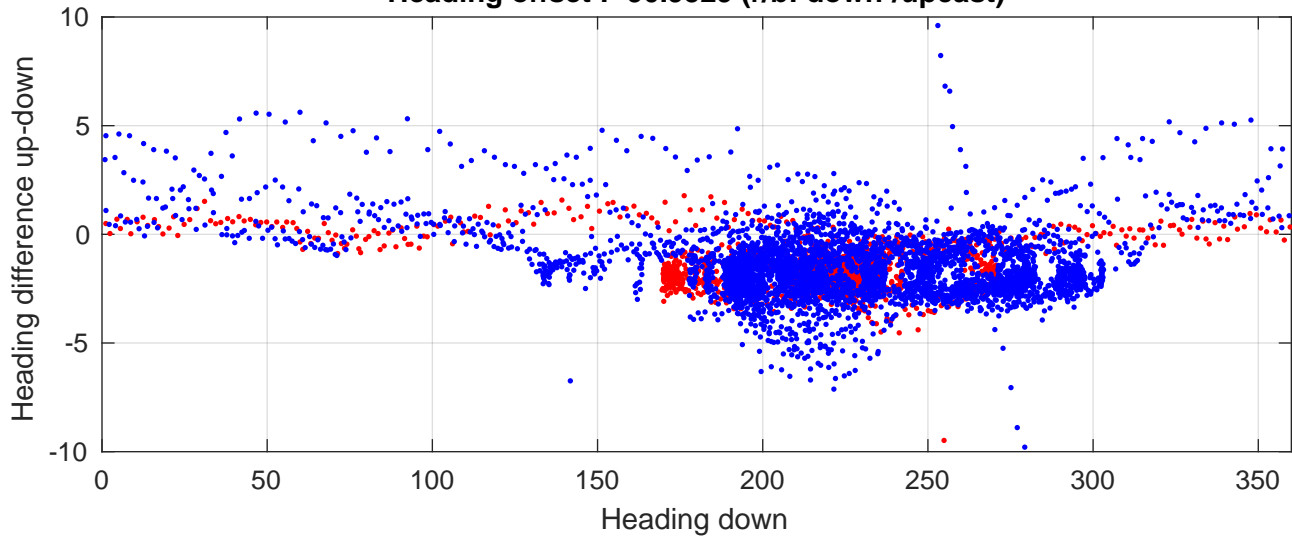

S4P station #35 (V8) Figure 6

Heading offset : -90.9529 (r/b: down/upcast)

Pitch offset : 2.1362

Roll offset : -2.5606