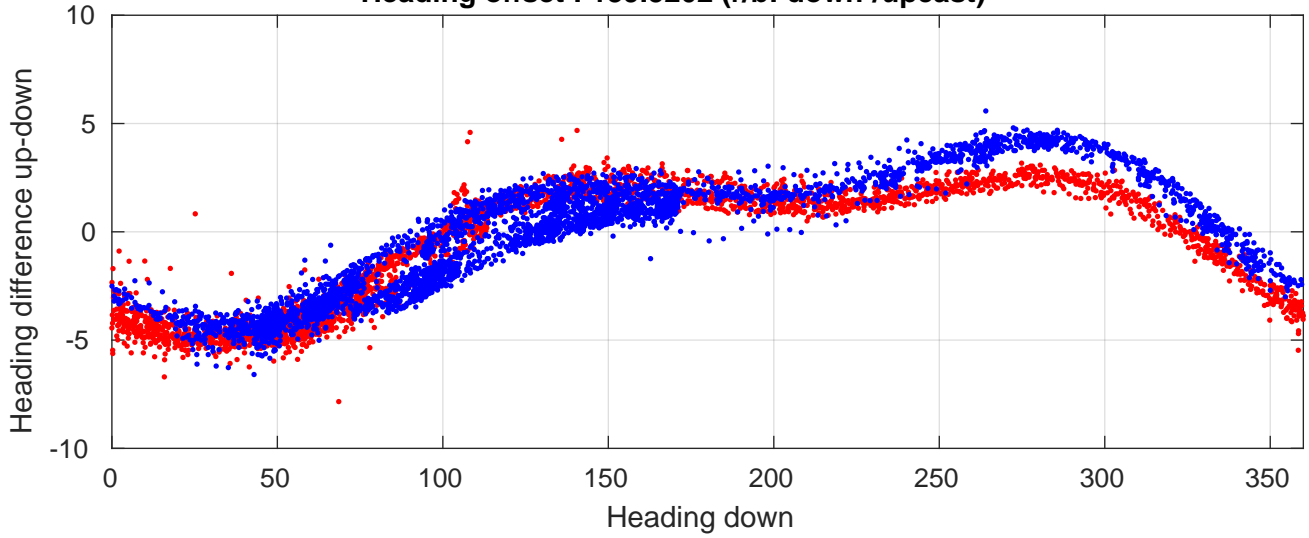

# P06 station #45 (V2) Figure 6

Heading offset : 139.5202 (r/b: down-/upcast)

Pitch offset : 0.30304

Roll offset : -0.53584