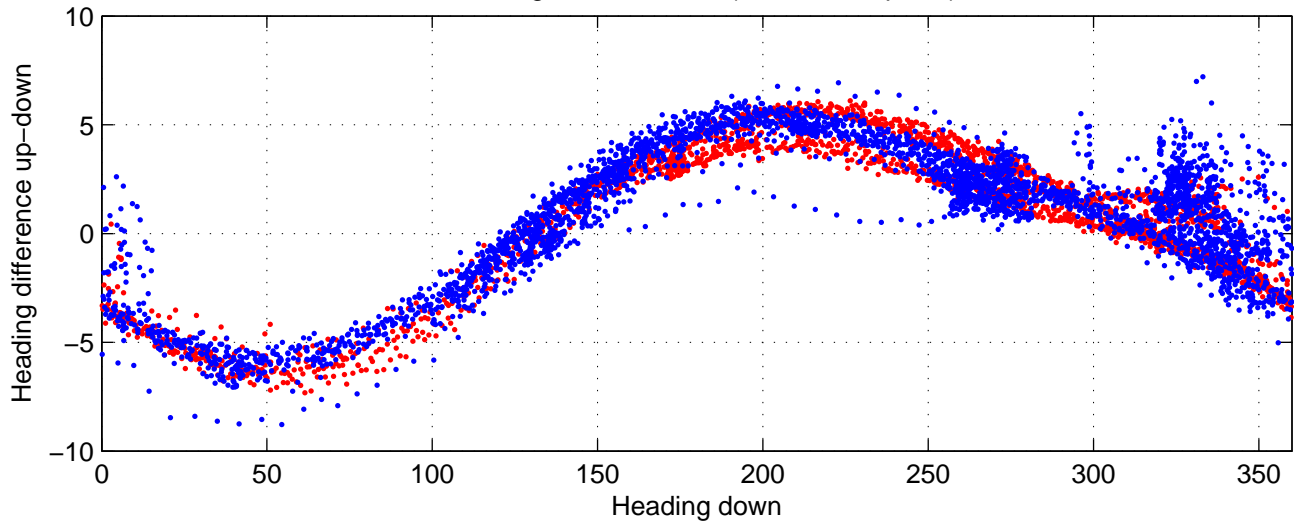

# rh11411 (LADCP #153; V5) Figure 6

Heading offset : 88.136 (r/b: down-/upcast)

Pitch offset : -0.60205

Roll offset : -1.3907