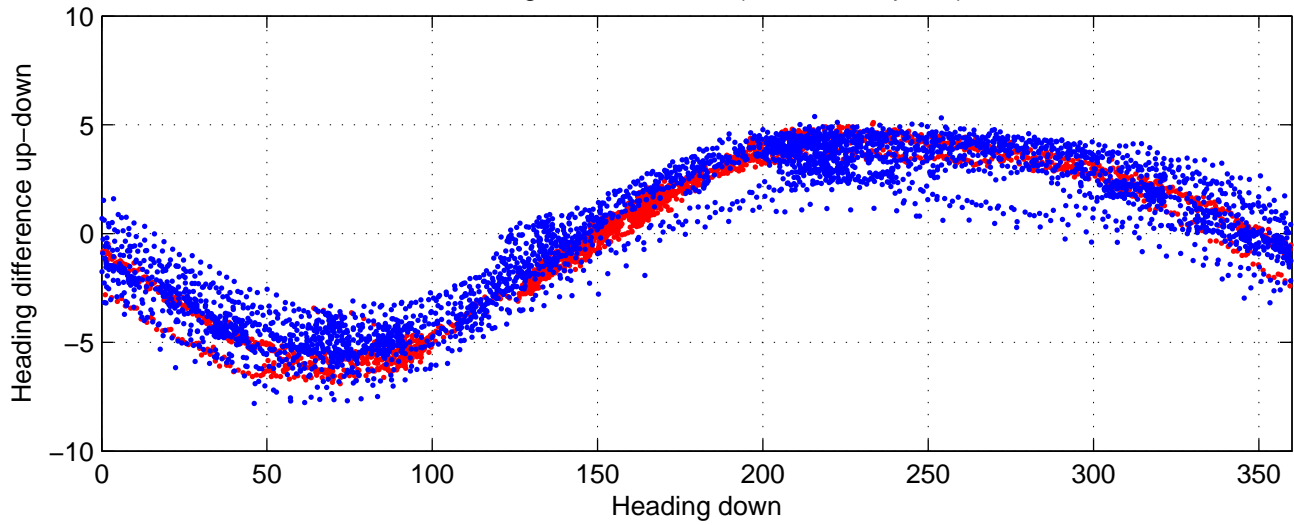

# rh10271 (LADCP #035; V5) Figure 6

Heading offset : 88.2829 (r/b: down-/upcast)

Pitch offset : -0.51311

Roll offset : -0.93509