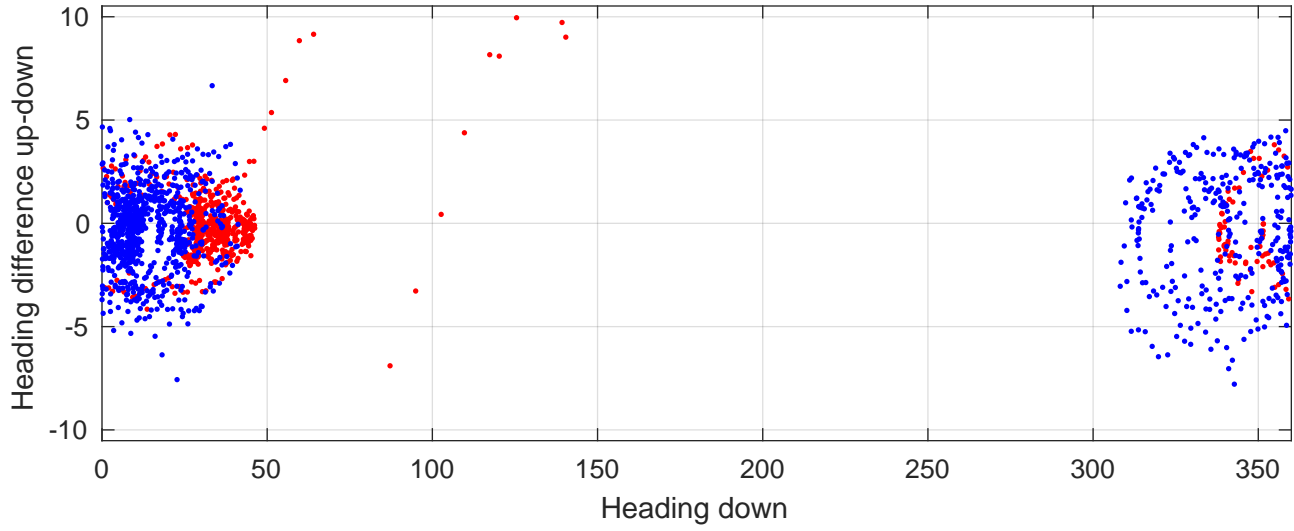

S4P station #31 (V8) Figure 6

Heading offset : -89.3967 (r/b: down/upcast)

Pitch offset : 2.1167

Roll offset : -2.4926