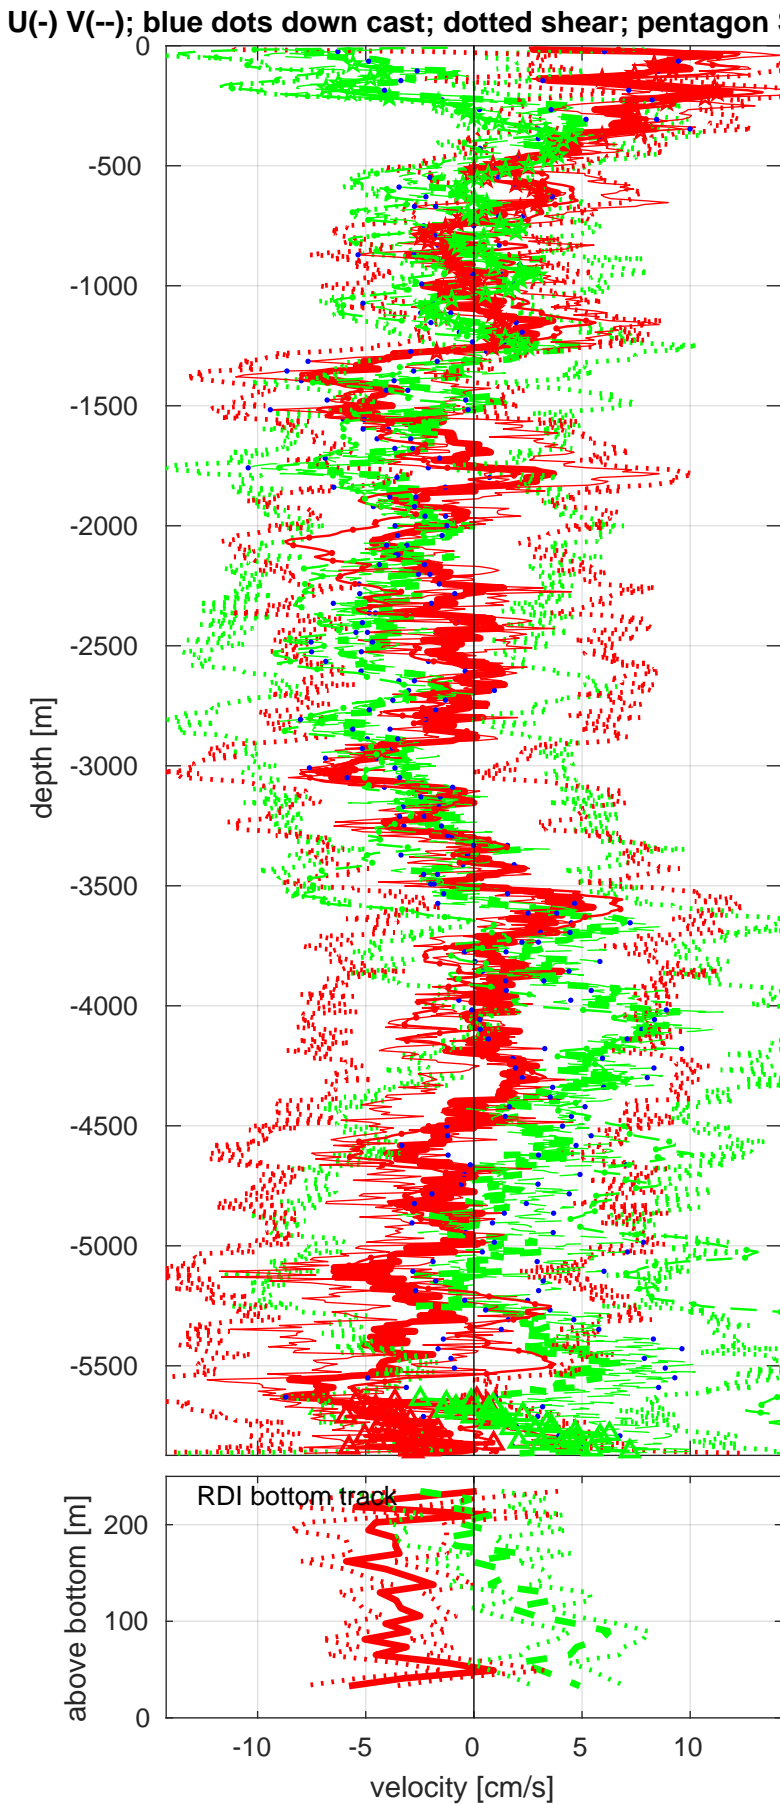

Station : P06 station #92 (V2) Figure 1

Start: 32°S 30.0084' 177°W 59.9940'
 26-Jul-2017 18:08:37
 End: 32°S 29.9892' 177°W 59.9904'
 26-Jul-2017 22:38:17
 u-mean: -1 [cm/s] v-mean 0 [cm/s]
 binsize do: 8 [m] binsize up: 8 [m]
 mag. deviation 17.9
 wdiff: 0.2 pglim: 0 elim 0.5
 bar:1.0 bot:1.0 sad:1.0
 weightmin 0.1 weightpower: 1.0
 max depth: 5867 [m] bottom: 5873 [m]