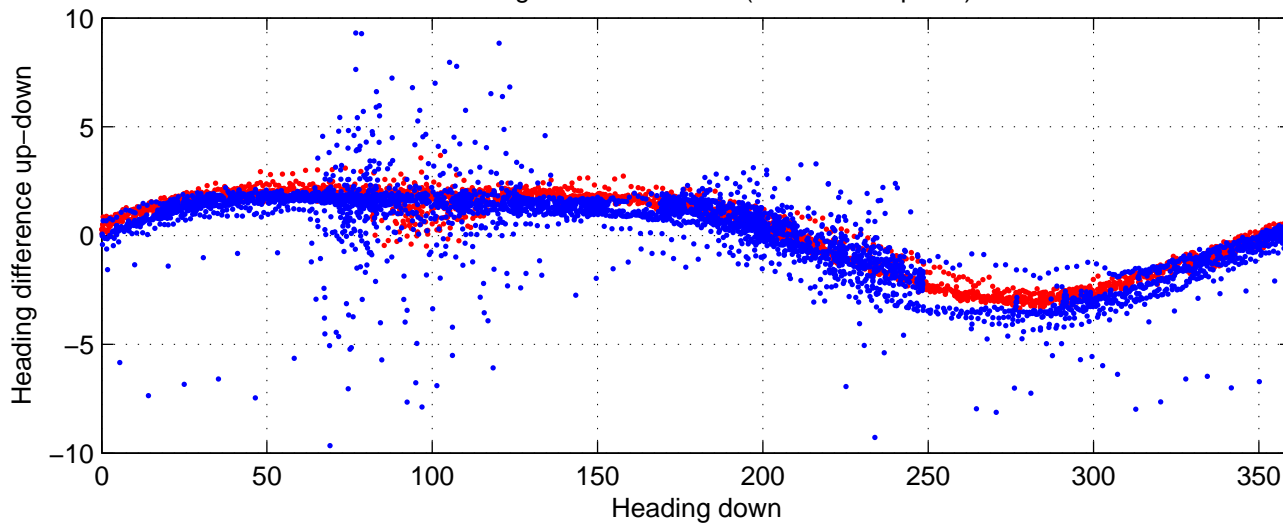

P16N station #56 (V7) Figure 6

Heading offset : -86.2397 (r/b: down-/upcast)

Pitch offset : -0.428

Roll offset : -1.0107