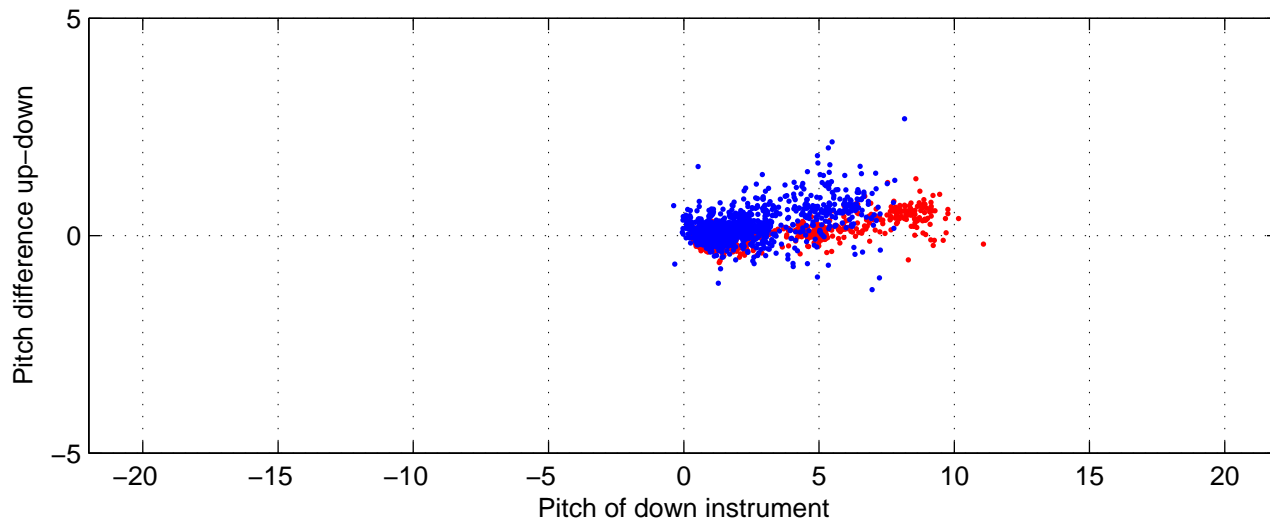

P16N station #56 (V7) Figure 6

Heading offset : -86.2397 (r/b: down-/upcast)

Pitch offset : -0.428

Roll offset : -1.0107