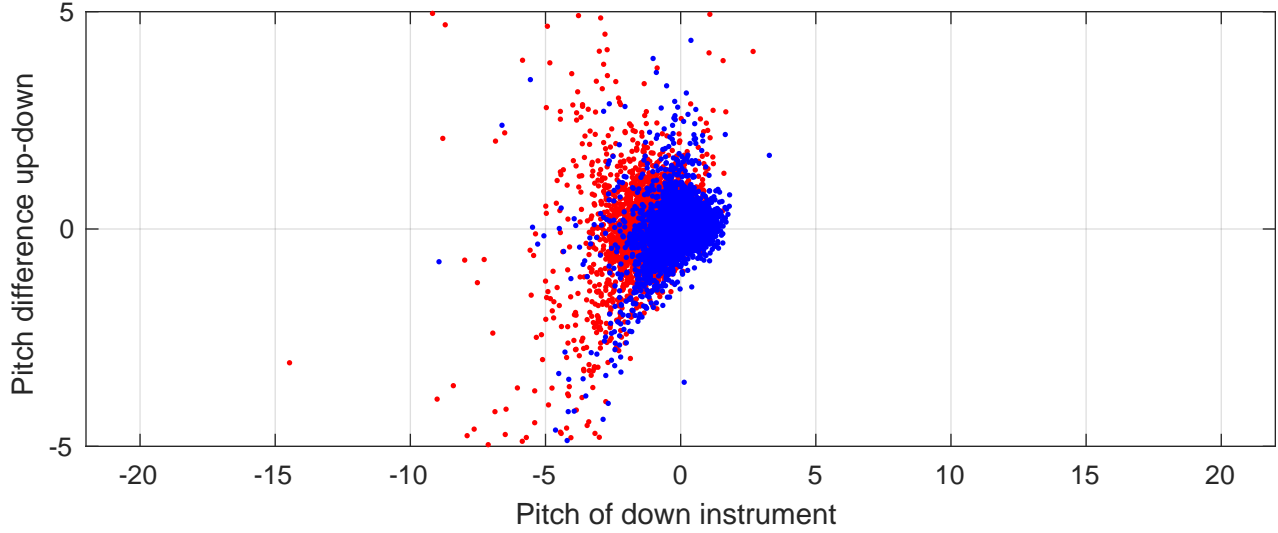

# S4P station #47 (V8) Figure 6

Heading offset : -88.8824 (r/b: down/upcast)

Pitch offset : 1.8217

Roll offset : -3.2589