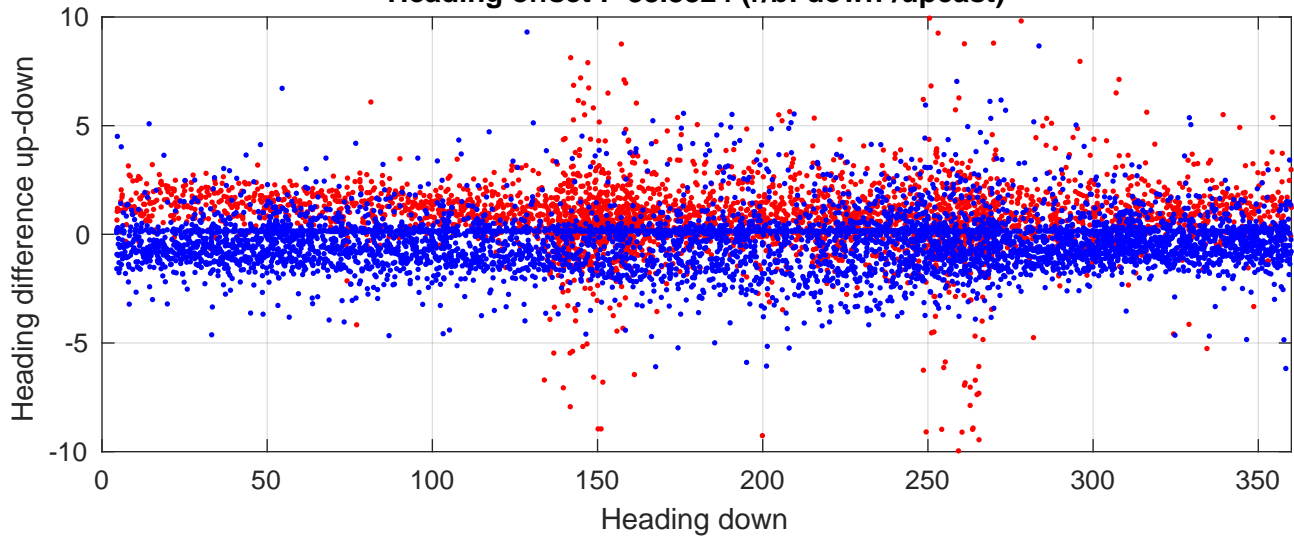

# S4P station #47 (V8) Figure 6

Heading offset : -88.8824 (r/b: down/upcast)

Pitch offset : 1.8217

Roll offset : -3.2589