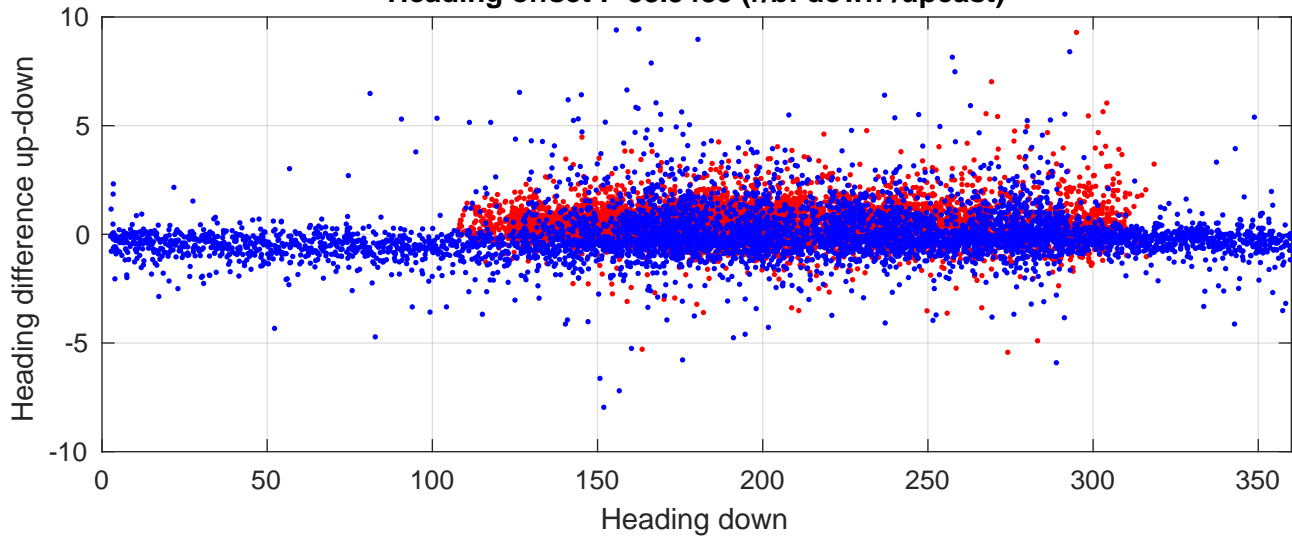

# S4P station #96 (V8) Figure 6

Heading offset : -88.5485 (r/b: down/upcast)

Pitch offset : 1.9535

Roll offset : -3.2154