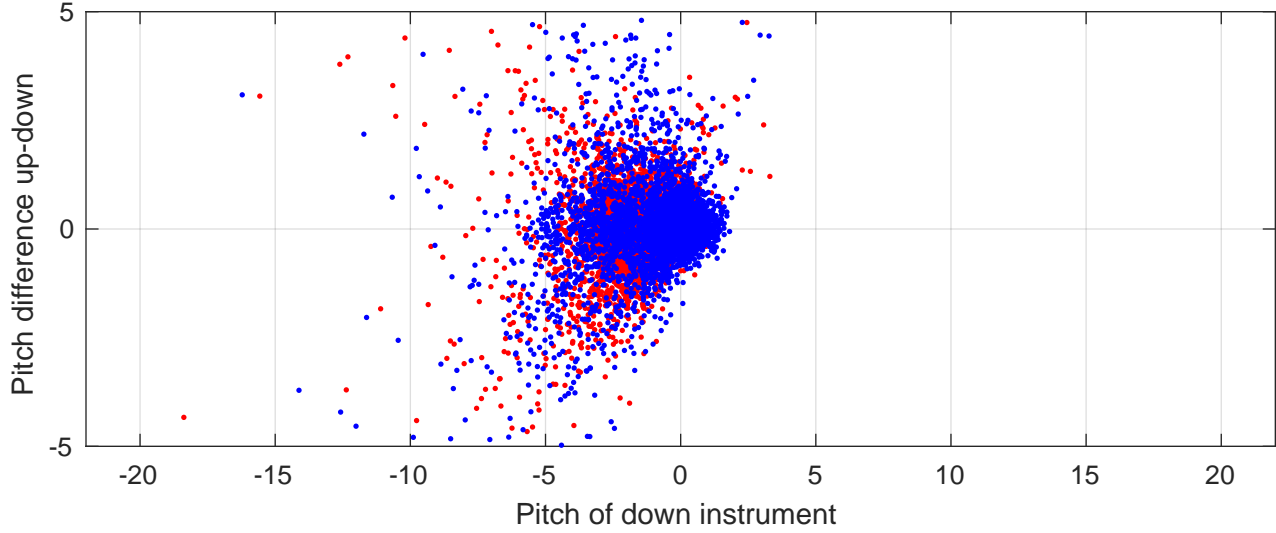

# S4P station #96 (V8) Figure 6

Heading offset : -88.5485 (r/b: down/upcast)

Pitch offset : 1.9535

Roll offset : -3.2154