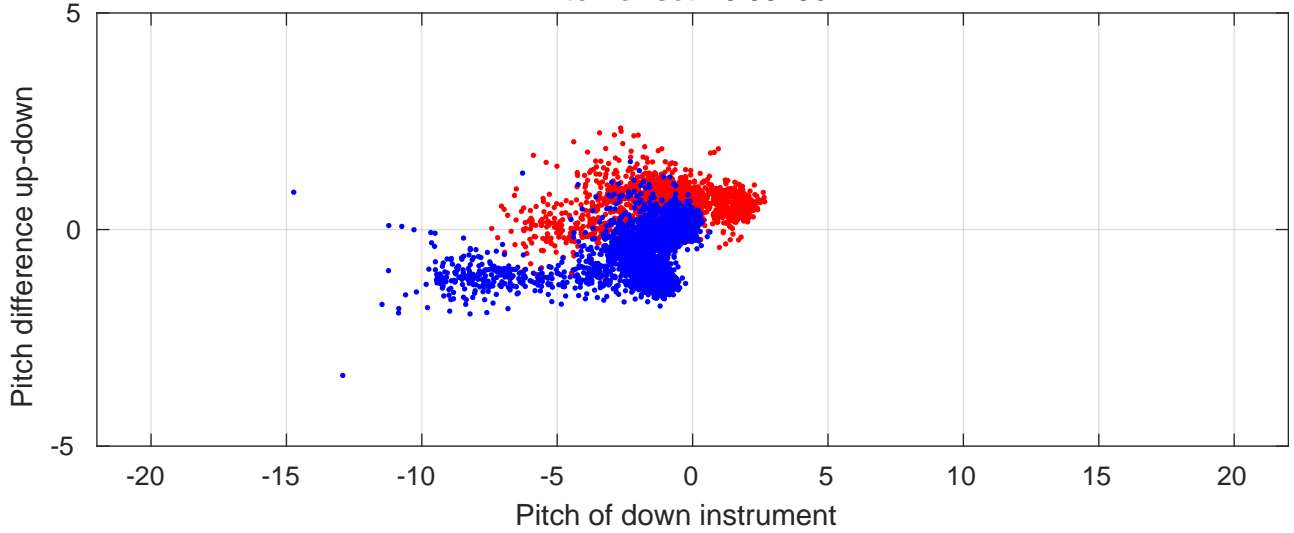

P06 station #55 (V2) Figure 6

Heading offset : 139.6328 (r/b: down-/upcast)

Pitch offset : 0.35456

Roll offset : -0.6936