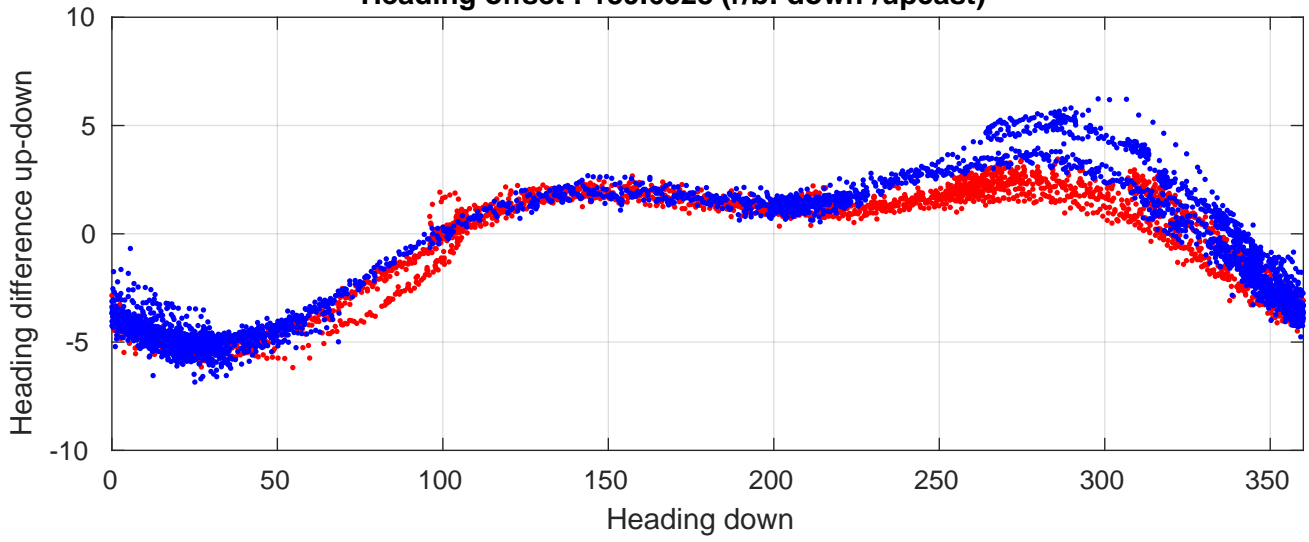

P06 station #55 (V2) Figure 6

Heading offset : 139.6328 (r/b: down-/upcast)

Pitch offset : 0.35456

Roll offset : -0.6936