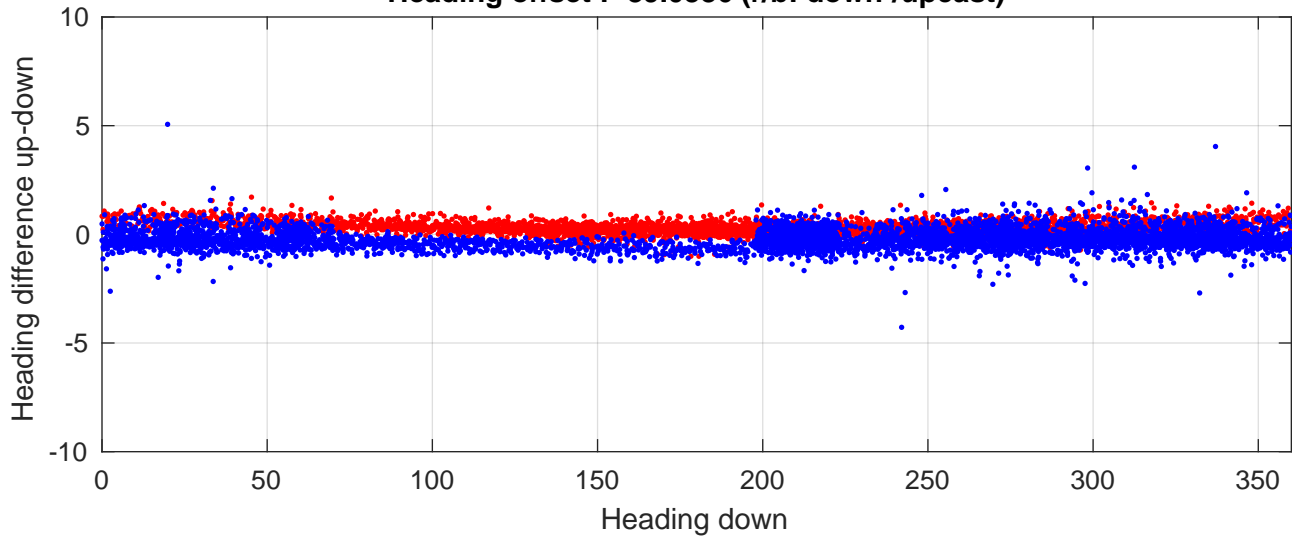

S4P station #77 (V8) Figure 6

Heading offset : -89.0386 (r/b: down/upcast)

Pitch offset : 2.1295

Roll offset : -2.5963