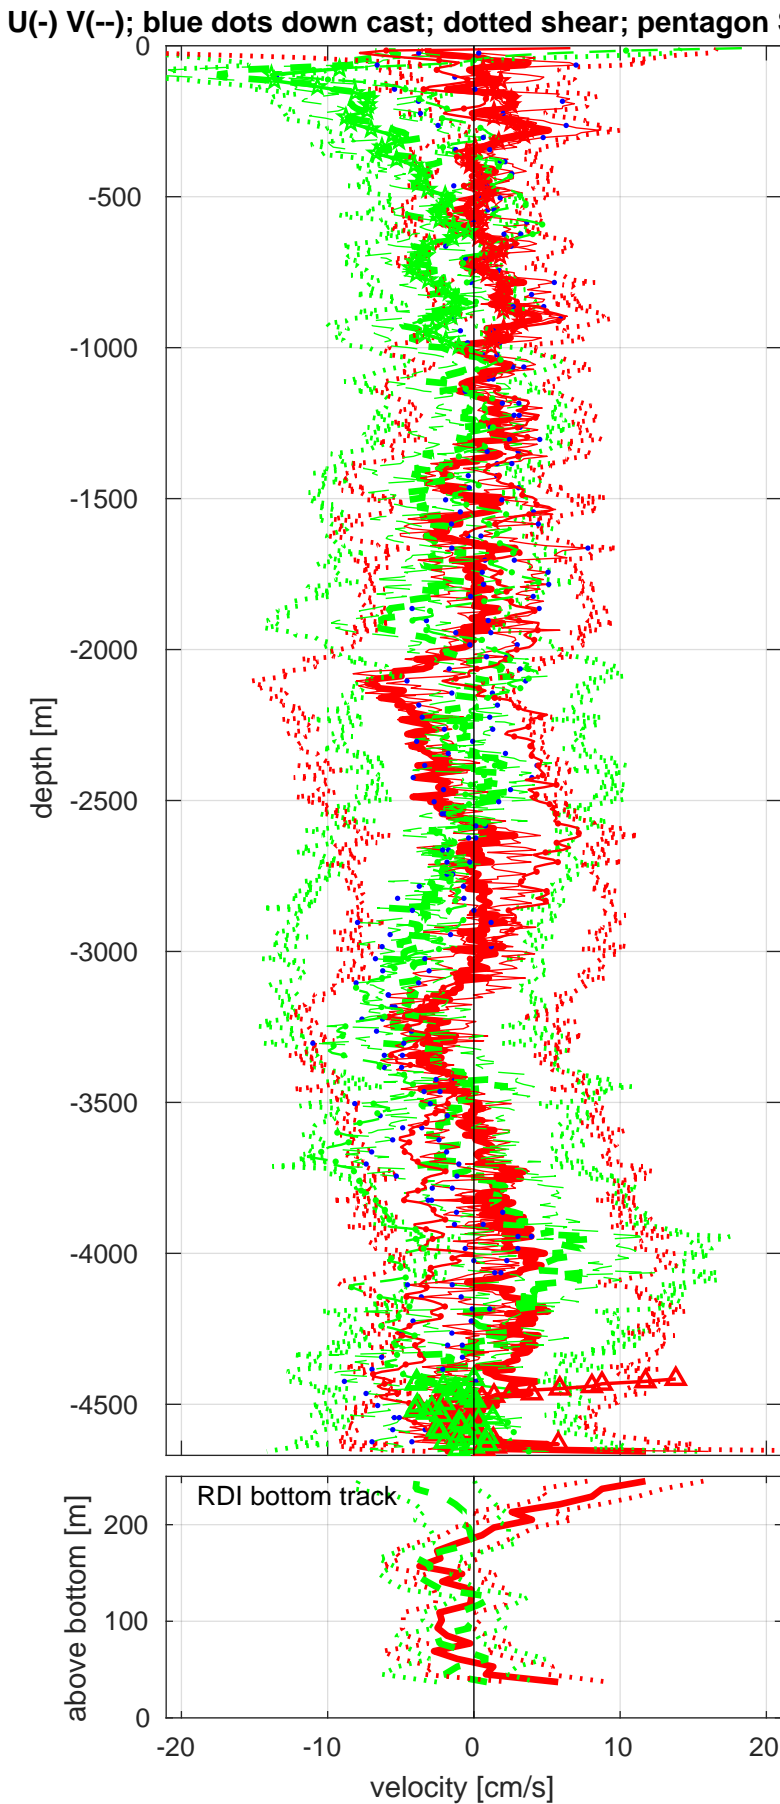

Station : P06 station #238 (V2) Figure 1

Start: 32°S 29.9988' 72°W 57.3192'
 26-Sep-2017 22:16:31
 End: 32°S 29.9928' 72°W 57.2580'
 27-Sep-2017 01:40:16
 u-mean: 0 [cm/s] v-mean -2 [cm/s]
 binsize do: 8 [m] binsize up: 8 [m]
 mag. deviation 3.3
 wdifff: 0.2 pglim: 0 elim 0.5
 bar:1.0 bot:1.0 sad:1.0
 weightmin 0.1 weightpower: 1.0
 max depth: 4665 [m] bottom: 4669 [m]