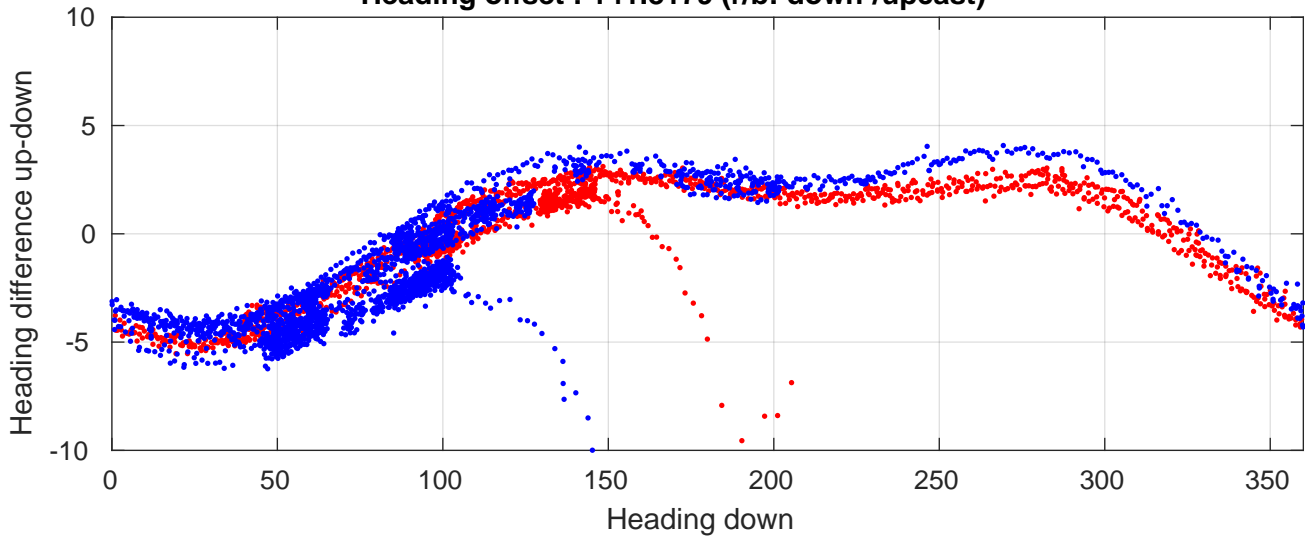

P06 station #69 (V2) Figure 6

Heading offset : 141.8179 (r/b: down-/upcast)

Pitch offset : 0.44252

Roll offset : -0.5348