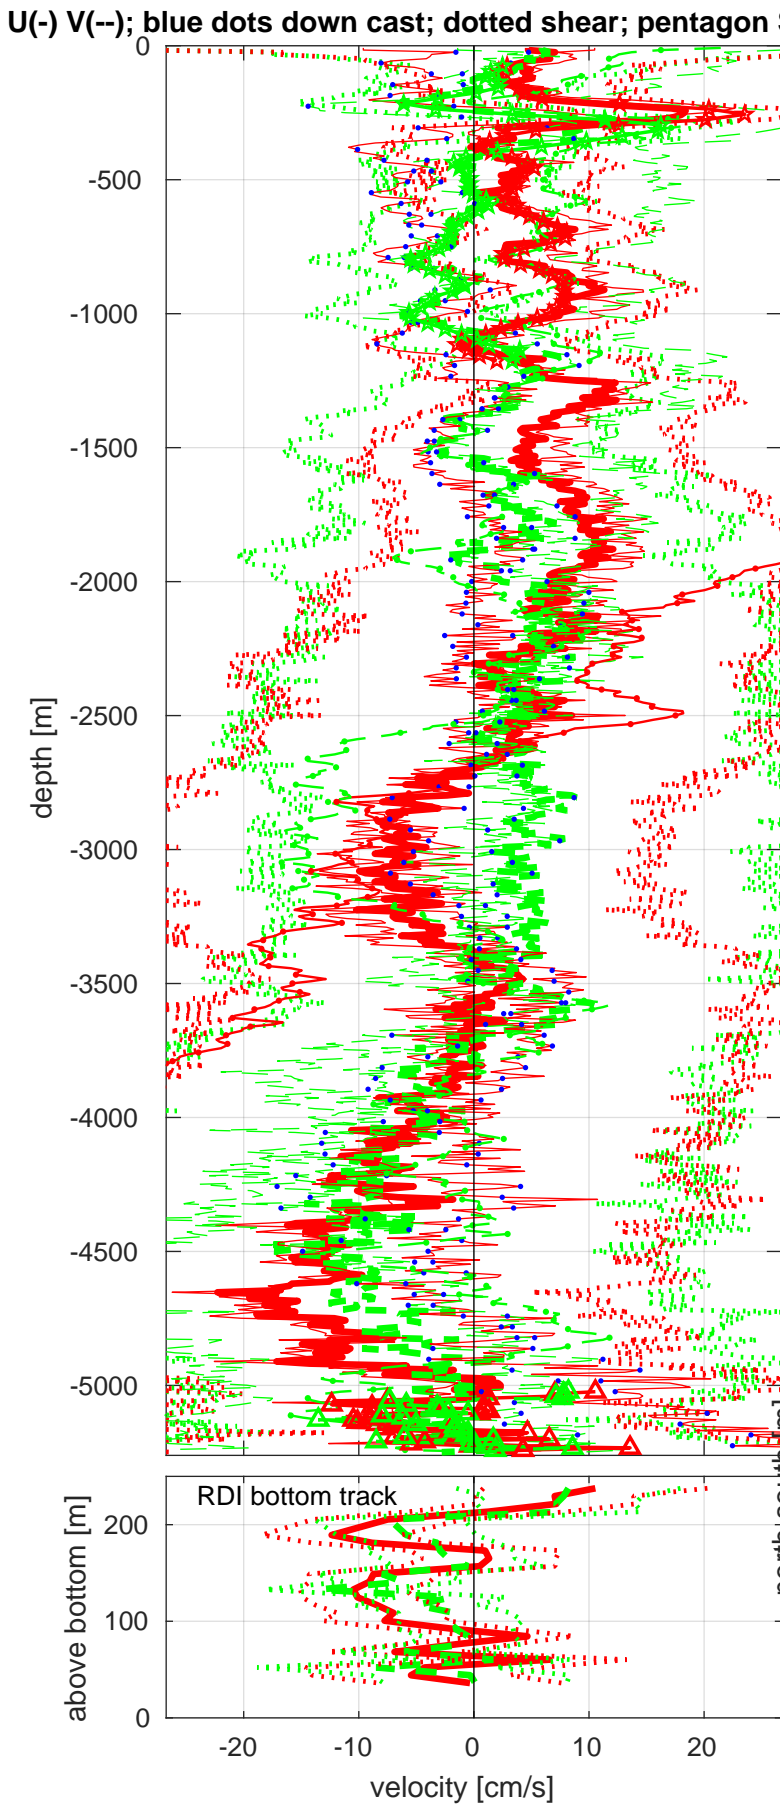

# Station : P06 station #149 (V2) Figure 1

Start: 32°S 30.0432' 144°W 49.2432'  
 27-Aug-2017 01:45:48  
 End: 32°S 29.9544' 144°W 49.1700'  
 27-Aug-2017 06:25:24  
 u-mean: 0 [cm/s] v-mean 0 [cm/s]  
 binsize do: 8 [m] binsize up: 8 [m]  
 mag. deviation 18.6  
 wdiff: 0.2 pglim: 0 elim 0.5  
 bar:1.0 bot:1.0 sad:1.0  
 weightmin 0.1 weightpower: 1.0  
 max depth: 5252 [m] bottom: 5261 [m]