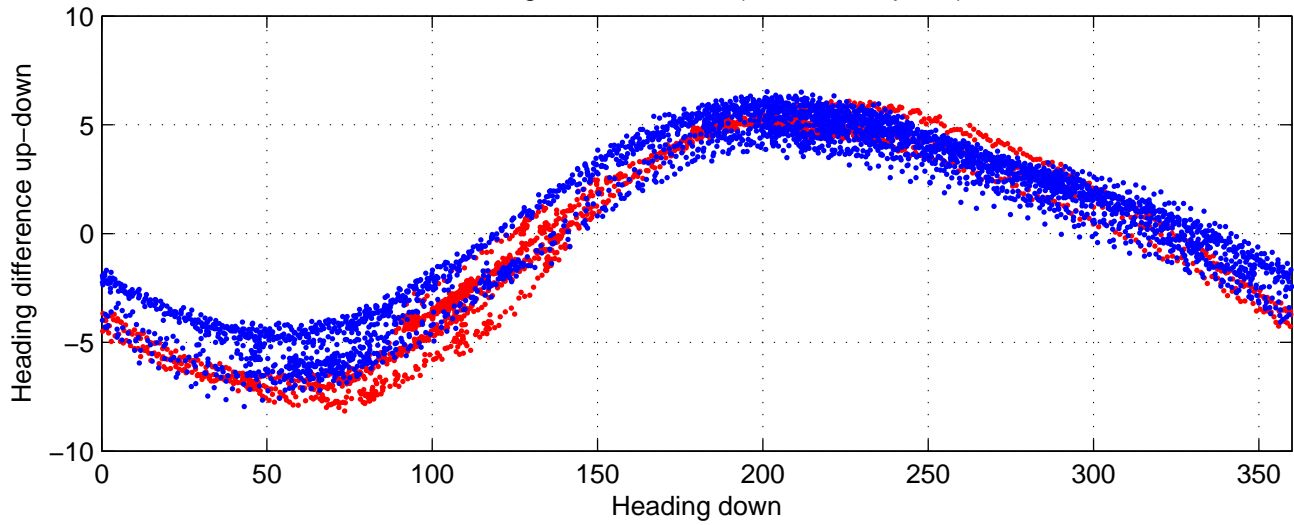

rh11191 (LADCP #129; V5) Figure 6

Heading offset : 88.9944 (r/b: down-/upcast)

Pitch offset : -0.70059

Roll offset : -1.2746