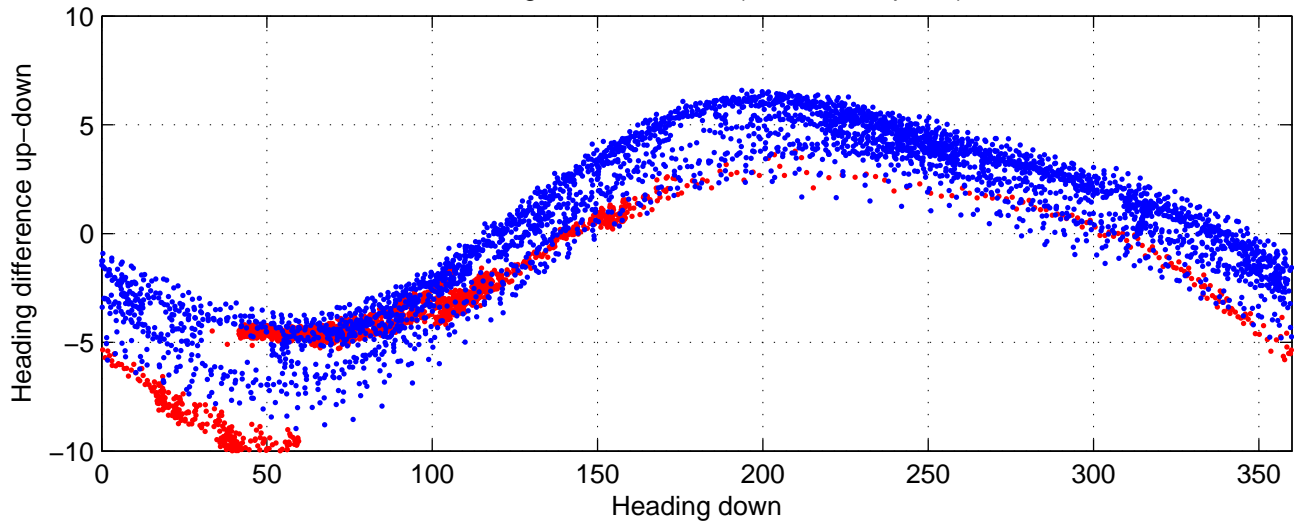

# rh11172 (LADCP #127; V5) Figure 6

Heading offset : 89.0466 (r/b: down-/upcast)

Pitch offset : -0.86781

Roll offset : -1.1717