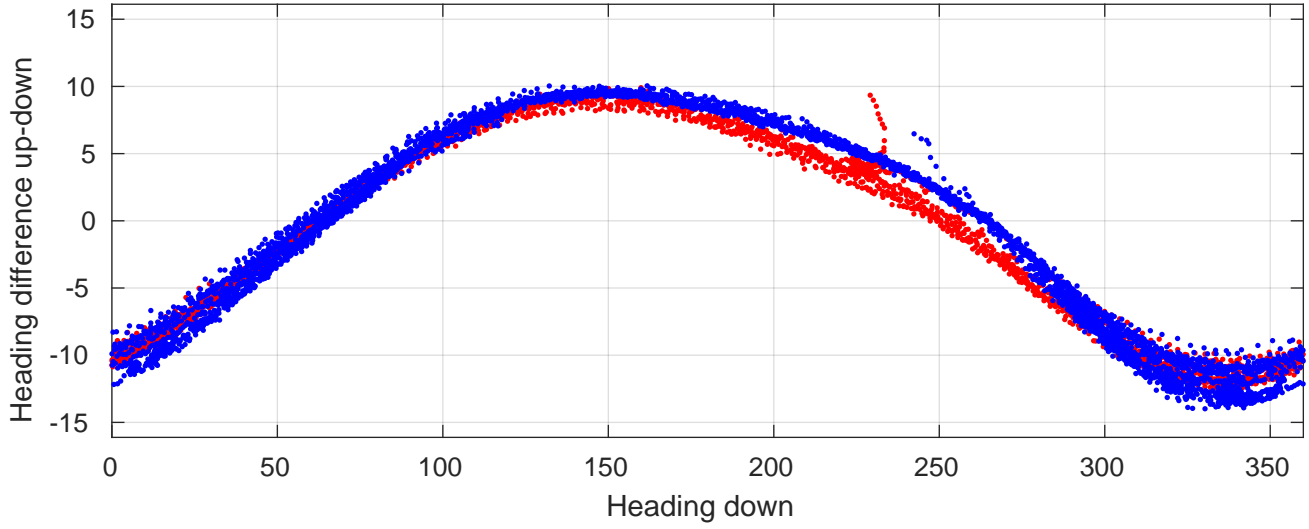

P06 station #225 (V2) Figure 6

Heading offset : 159.1343 (r/b: down-/upcast)

Pitch offset : -0.058064

Roll offset : -0.63147