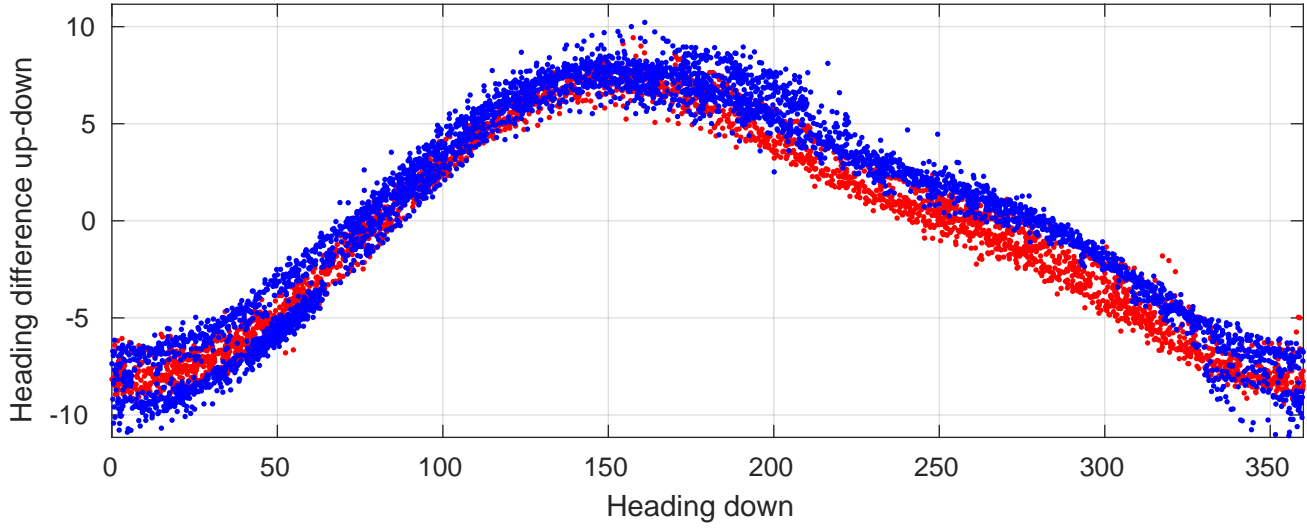

P06 station #172 (V2) Figure 6

Heading offset : 140.99 (r/b: down-/upcast)

Pitch offset : -0.11978

Roll offset : -0.7185