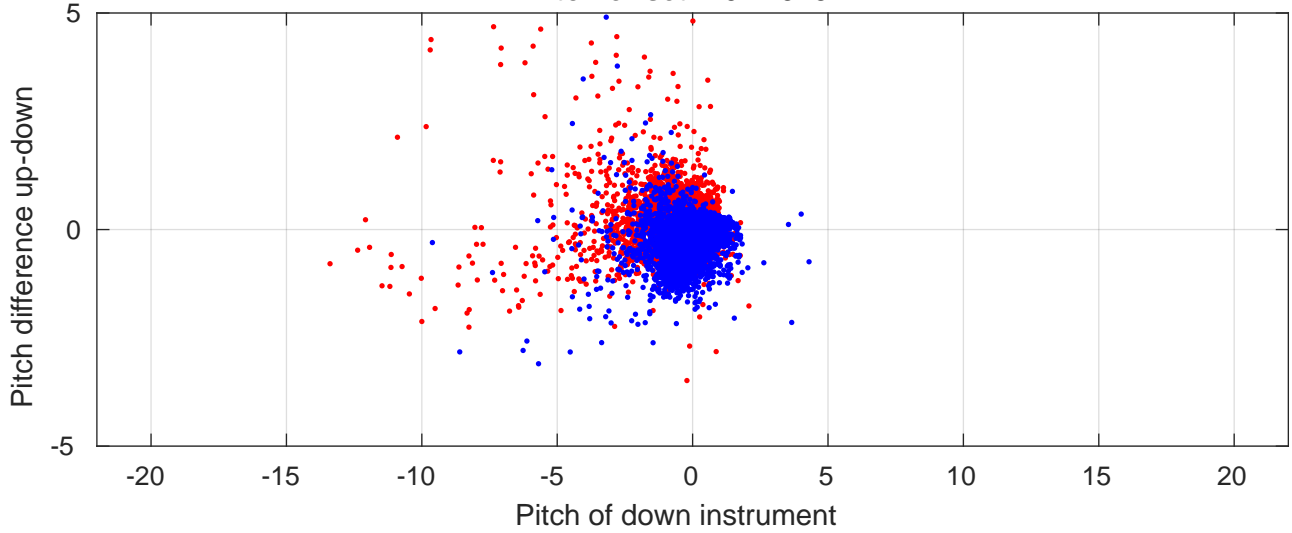

P06 station #172 (V2) Figure 6

Heading offset : 140.99 (r/b: down-/upcast)

Pitch offset : -0.11978

Roll offset : -0.7185