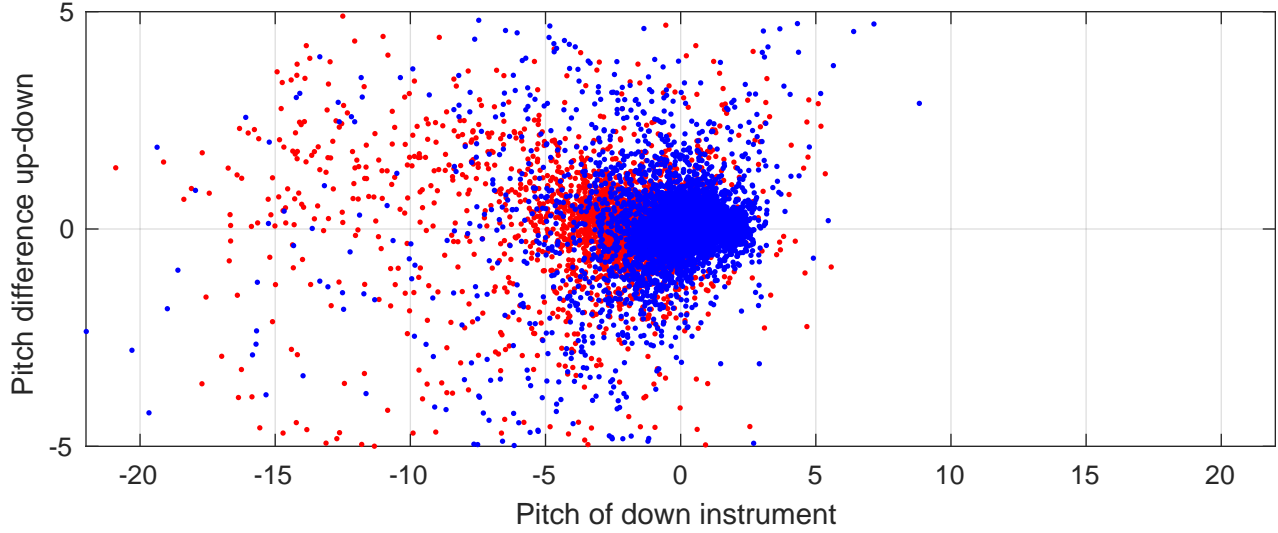

S4P station #10 (V8) Figure 6

Heading offset : -88.855 (r/b: down-/upcast)

Pitch offset : 2.0717

Roll offset : -3.073