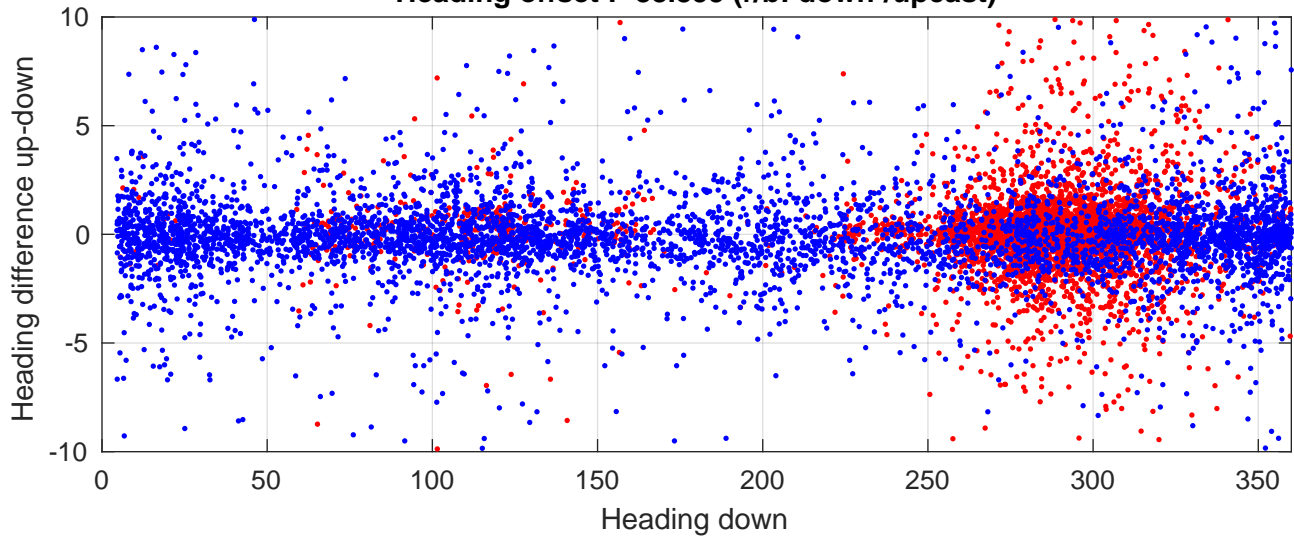

S4P station #10 (V8) Figure 6

Heading offset : -88.855 (r/b: down-/upcast)

Pitch offset : 2.0717

Roll offset : -3.073