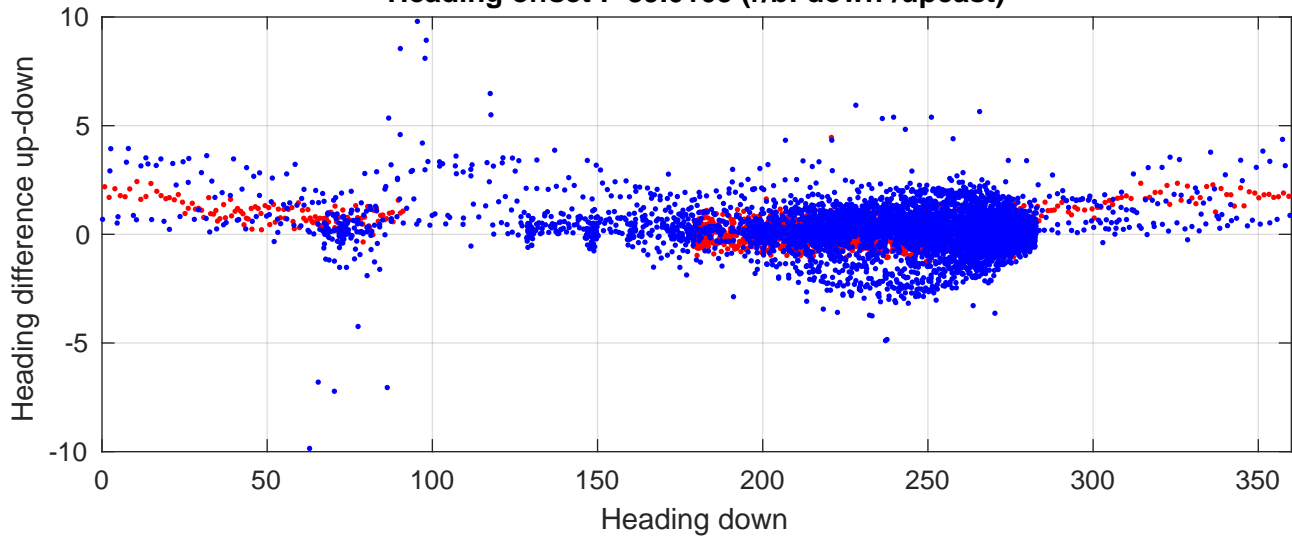

S4P station #36 (V8) Figure 6

Heading offset : -89.0105 (r/b: down/upcast)

Pitch offset : 2.1352

Roll offset : -2.5594