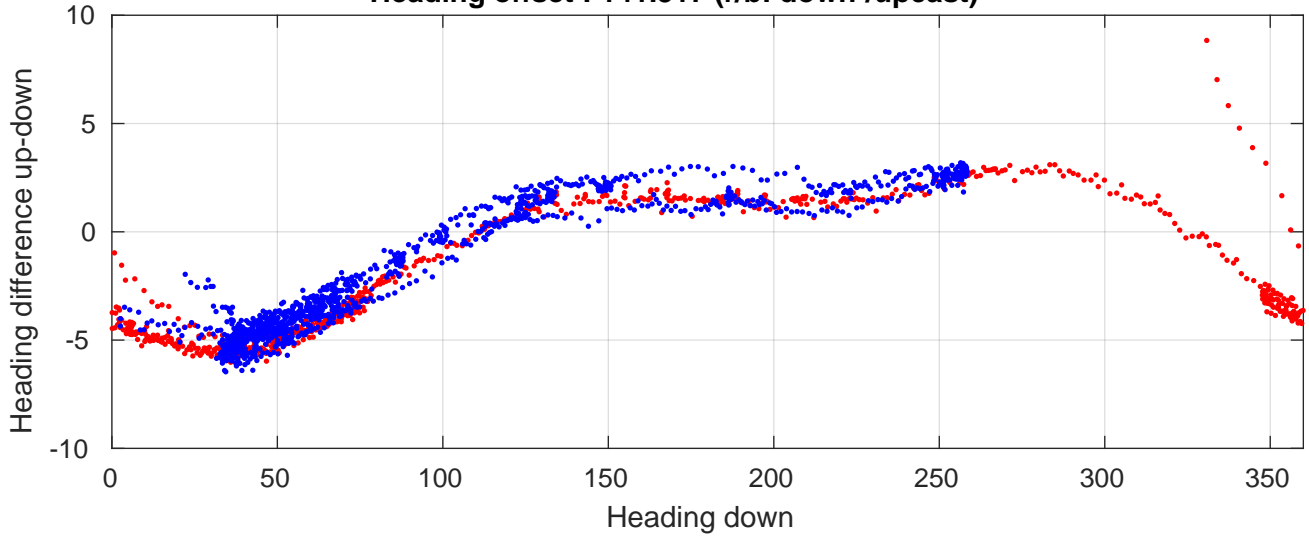

# P06 station #87 (V2) Figure 6

Heading offset : 141.317 (r/b: down-/upcast)

Pitch offset : -0.51328

Roll offset : -0.81595