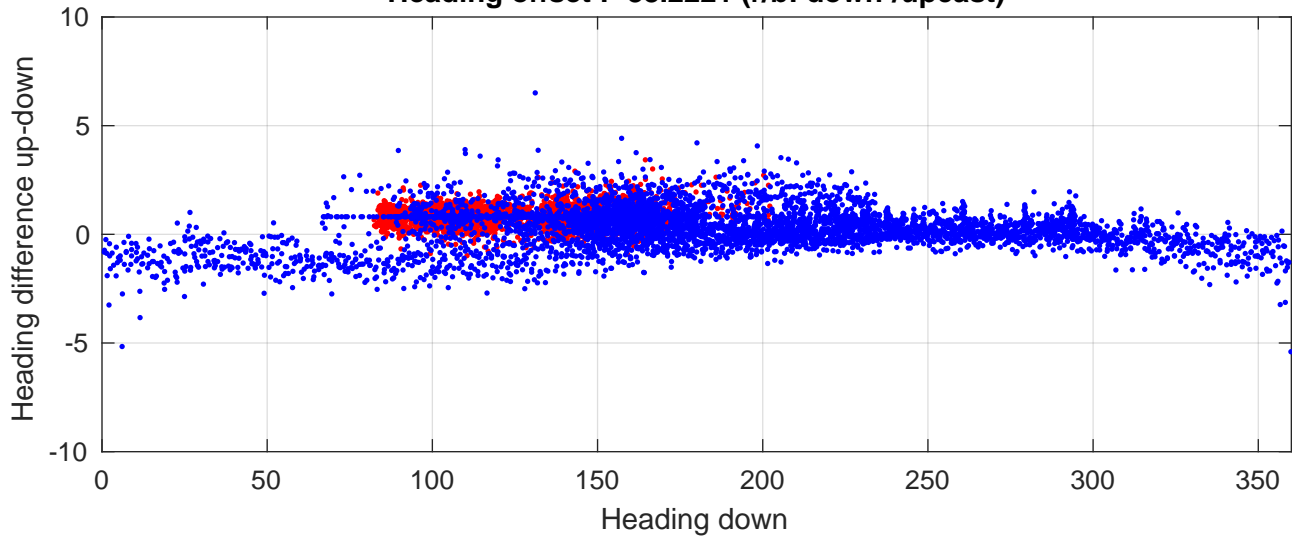

# S4P station #108 (V8) Figure 6

Heading offset : -88.2221 (r/b: down/upcast)

Pitch offset : 2.0973

Roll offset : -2.765