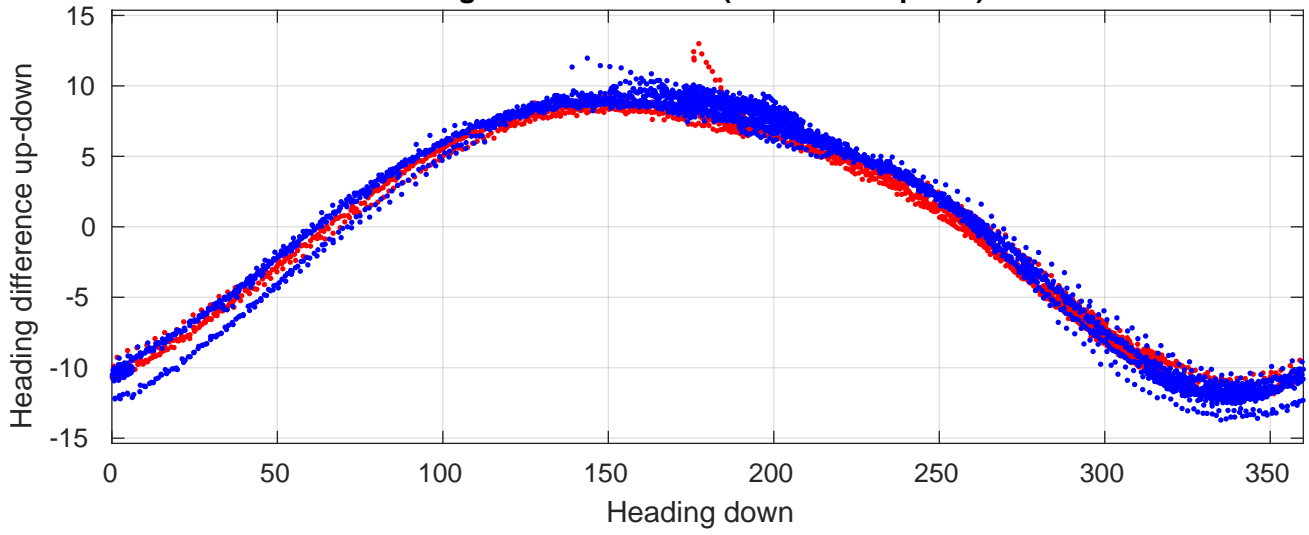

P06 station #223 (V2) Figure 6

Heading offset : 158.8587 (r/b: down-/upcast)

Pitch offset : -0.26201

Roll offset : -0.59094