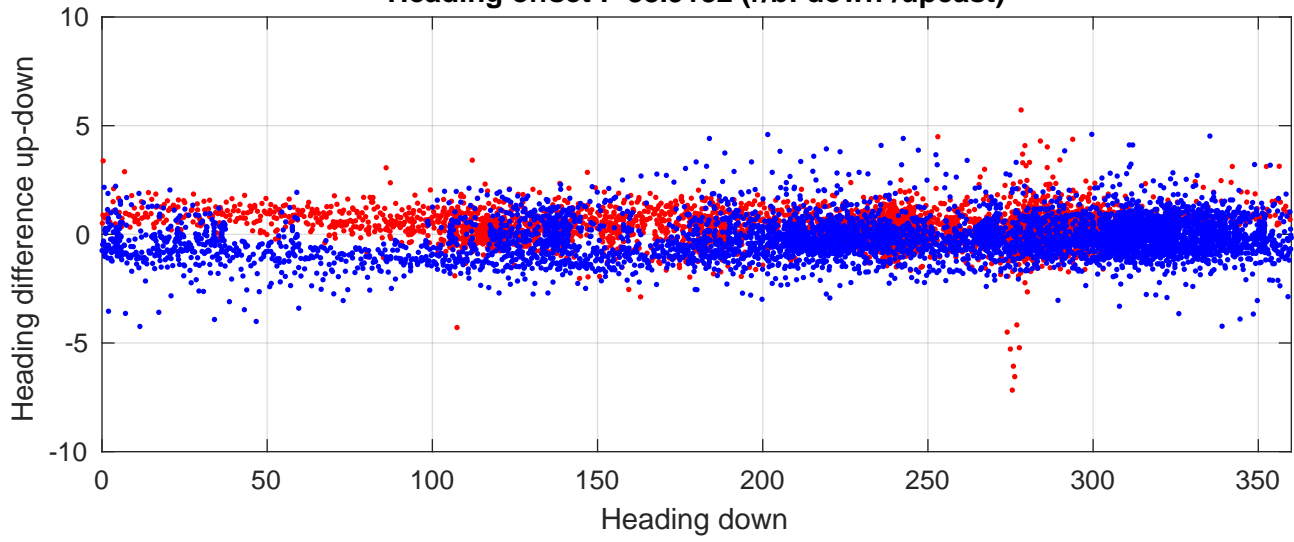

S4P station #106 (V8) Figure 6

Heading offset : -88.9182 (r/b: down/upcast)

Pitch offset : 2.0579

Roll offset : -2.8623