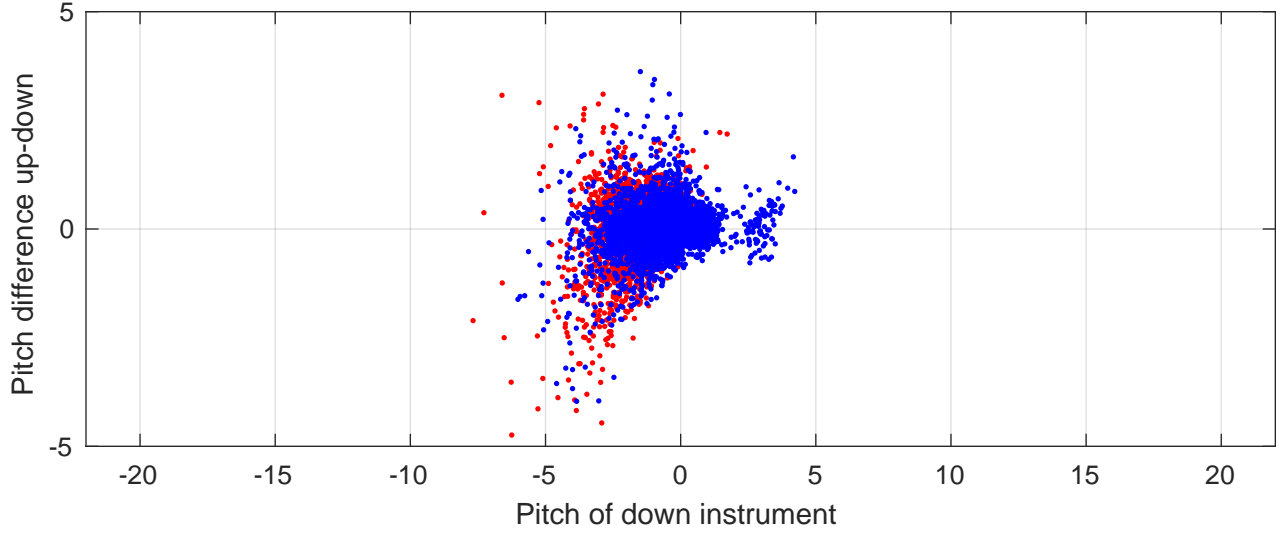

S4P station #106 (V8) Figure 6

Heading offset : -88.9182 (r/b: down/upcast)

Pitch offset : 2.0579

Roll offset : -2.8623