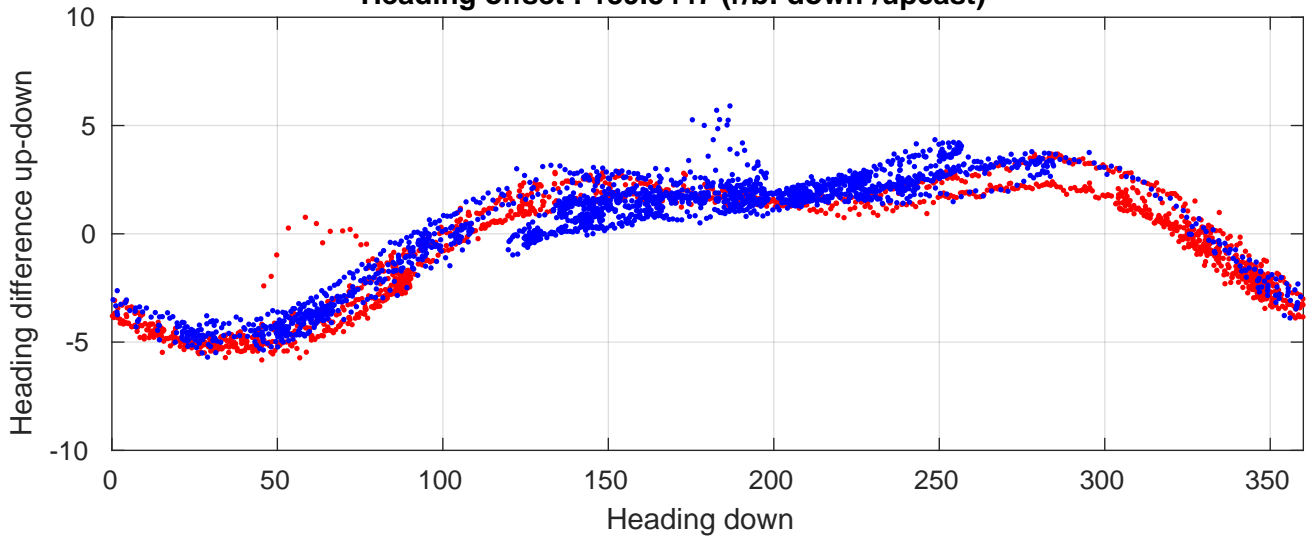

P06 station #48 (V2) Figure 6

Heading offset : 139.5447 (r/b: down-/upcast)

Pitch offset : 0.12384

Roll offset : -0.62266