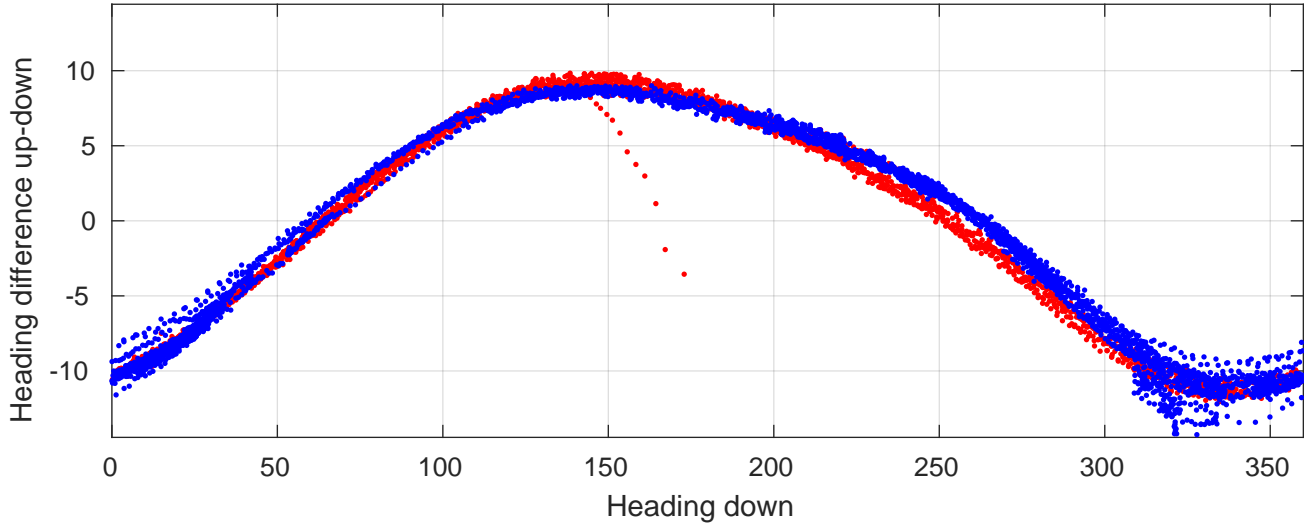

P06 station #201 (V2) Figure 6

Heading offset : 158.9139 (r/b: down-/upcast)

Pitch offset : -0.40668

Roll offset : -0.41979