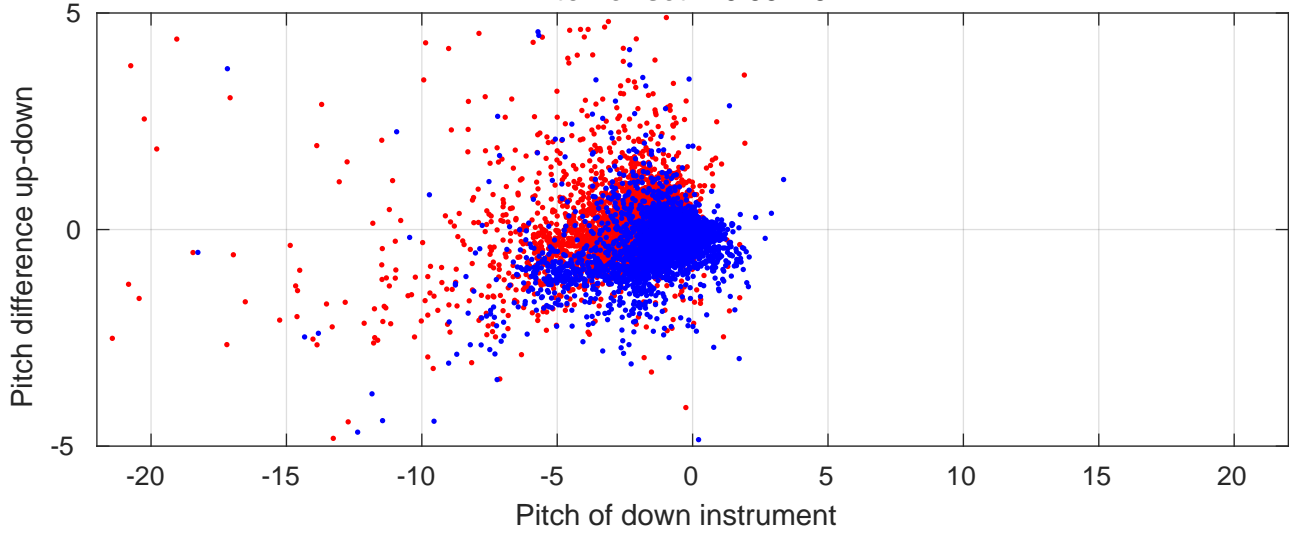

# P06 station #142 (V2) Figure 6

Heading offset : 140.759 (r/b: down-/upcast)

Pitch offset : -0.53449

Roll offset : -0.6197