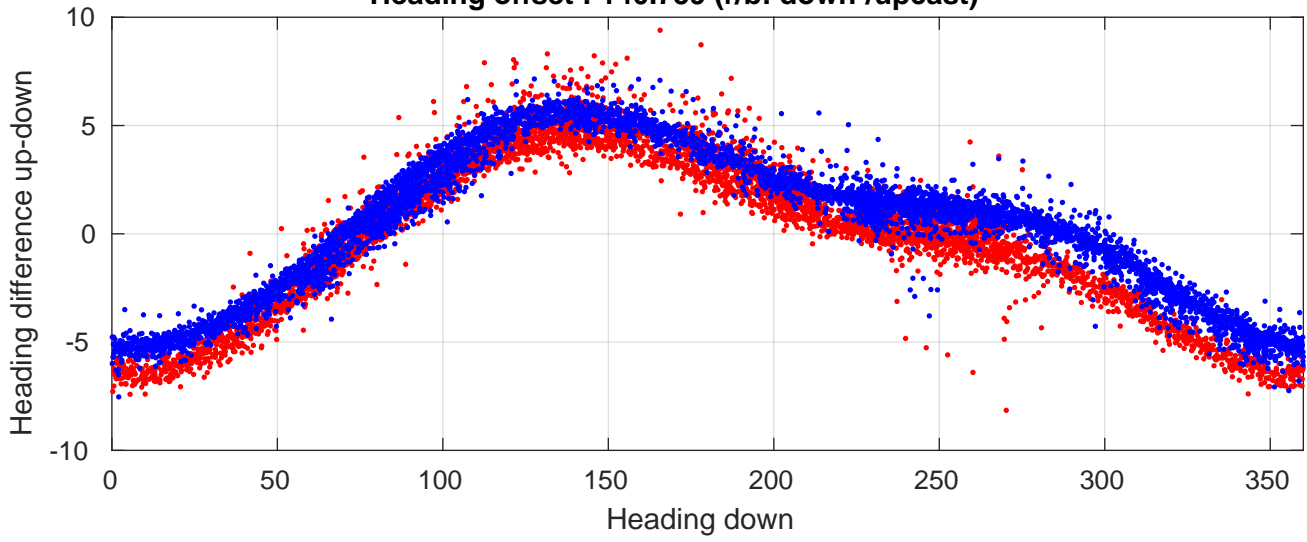

# P06 station #142 (V2) Figure 6

Heading offset : 140.759 (r/b: down-/upcast)

Pitch offset : -0.53449

Roll offset : -0.6197