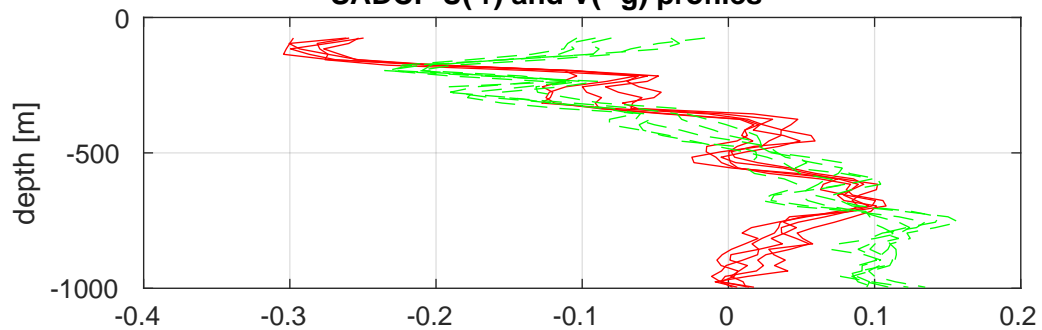

P06 station #35 (V2)
SADCP U(-r) and V(-g) profiles

ship nav (g.) start (bp) end (kp) SADCP (rp)