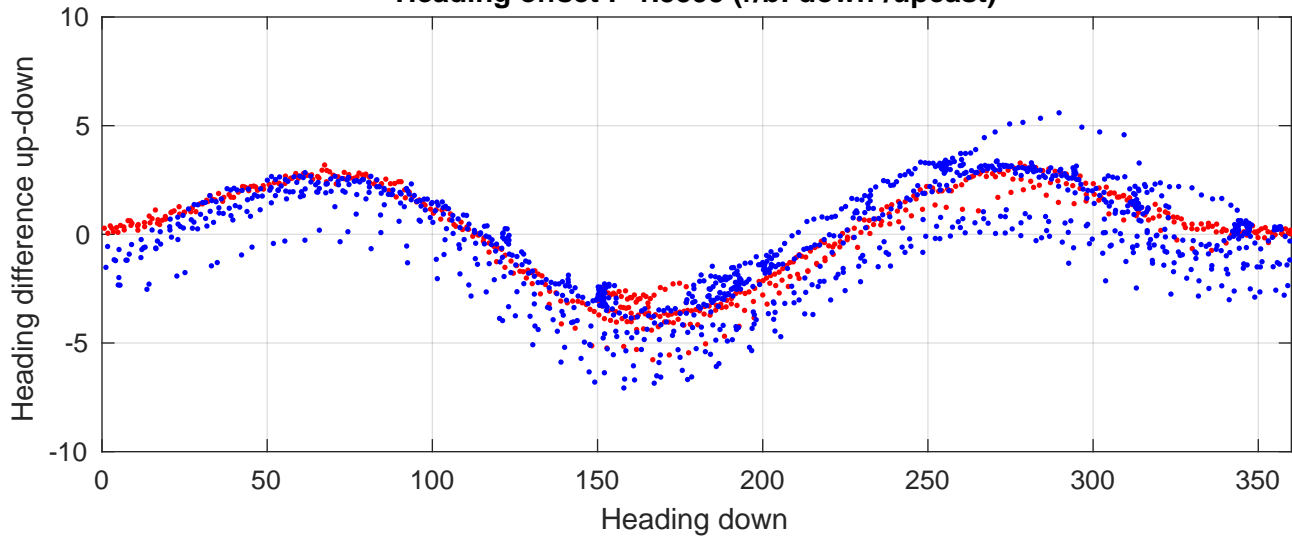

I7N station #64 (V2) Figure 6

Heading offset : -1.5595 (r/b: down-/upcast)

Pitch offset : -0.15039

Roll offset : 0.81215