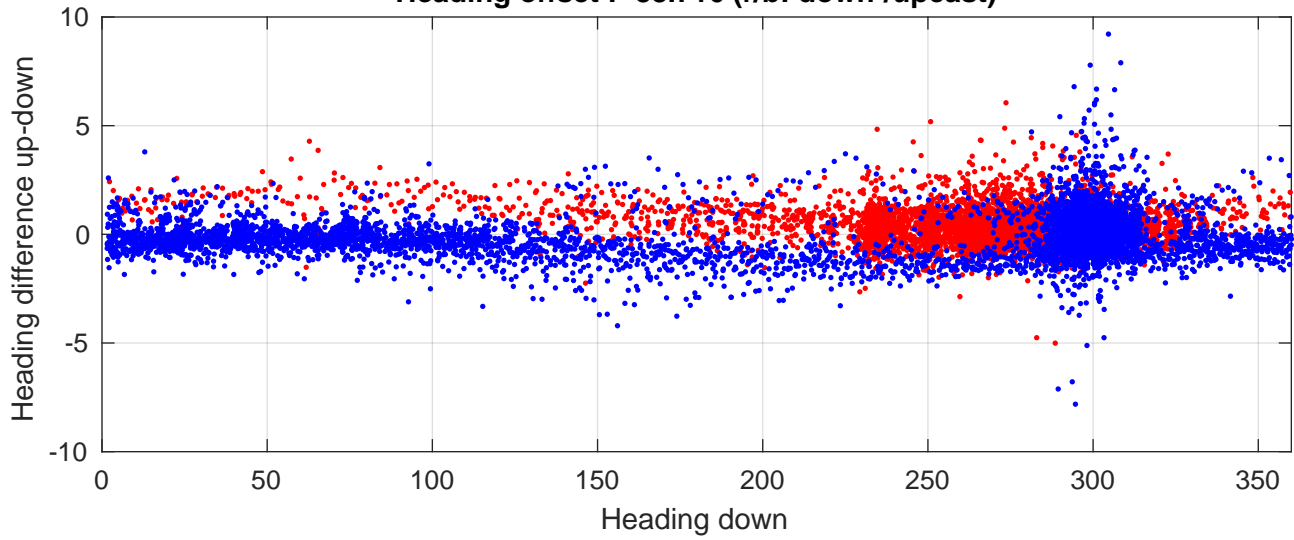

S4P station #103 (V8) Figure 6

Heading offset : -88.716 (r/b: down-/upcast)

Pitch offset : 2.0332

Roll offset : -3.0087