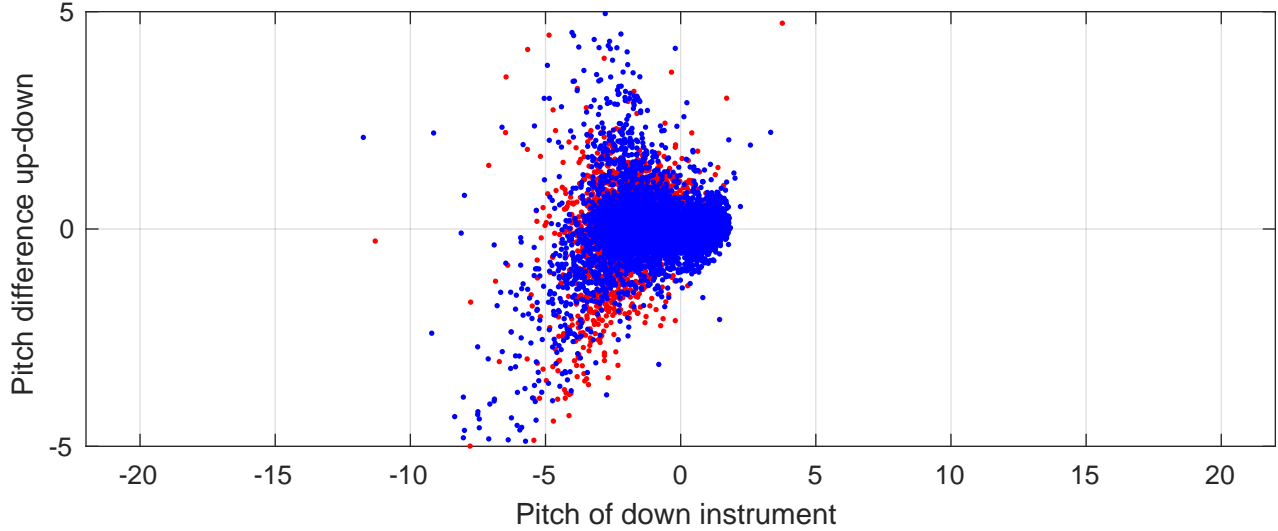

S4P station #103 (V8) Figure 6

Heading offset : -88.716 (r/b: down-/upcast)

Pitch offset : 2.0332

Roll offset : -3.0087