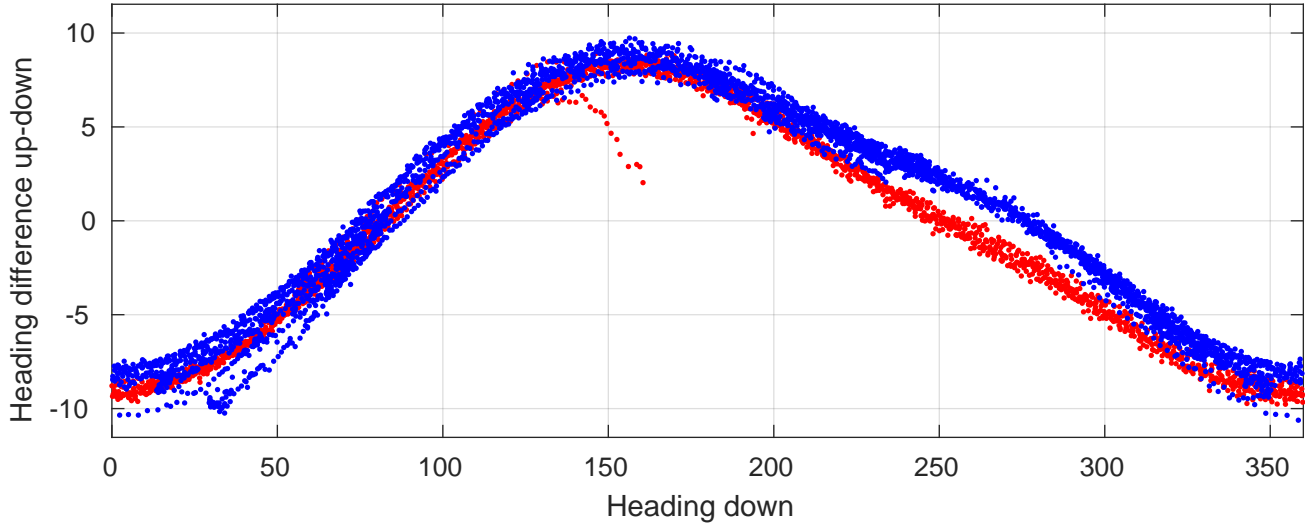

# P06 station #186 (V2) Figure 6

Heading offset : 141.0013 (r/b: down-/upcast)

Pitch offset : -0.47364

Roll offset : -0.77033