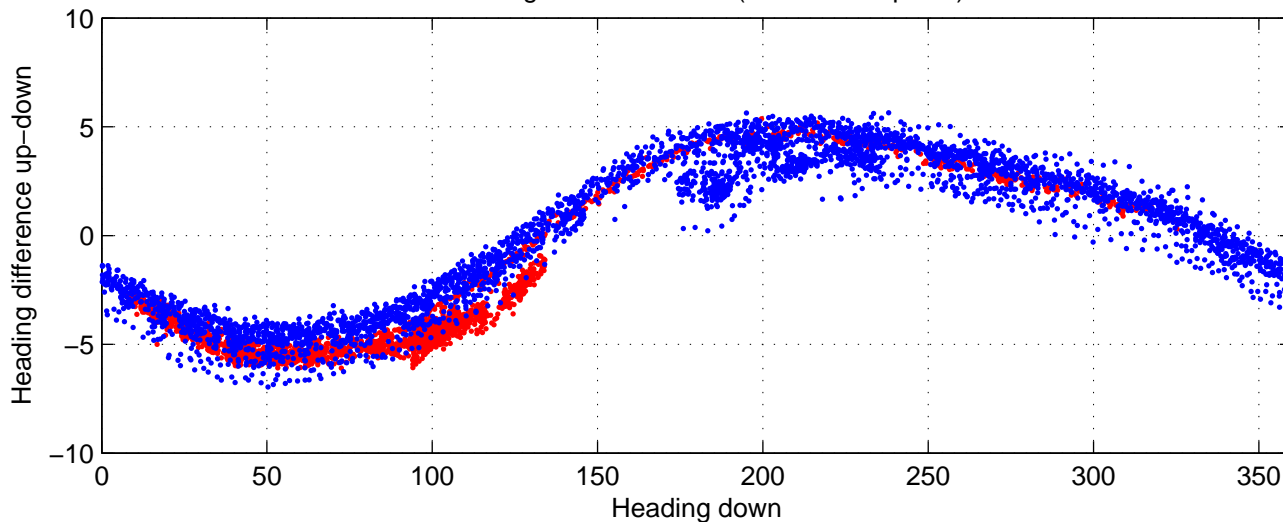

rh11041 (LADCP #112; V5) Figure 6

Heading offset : 88.4354 (r/b: down-/upcast)

Pitch offset : -0.64595

Roll offset : -1.2823