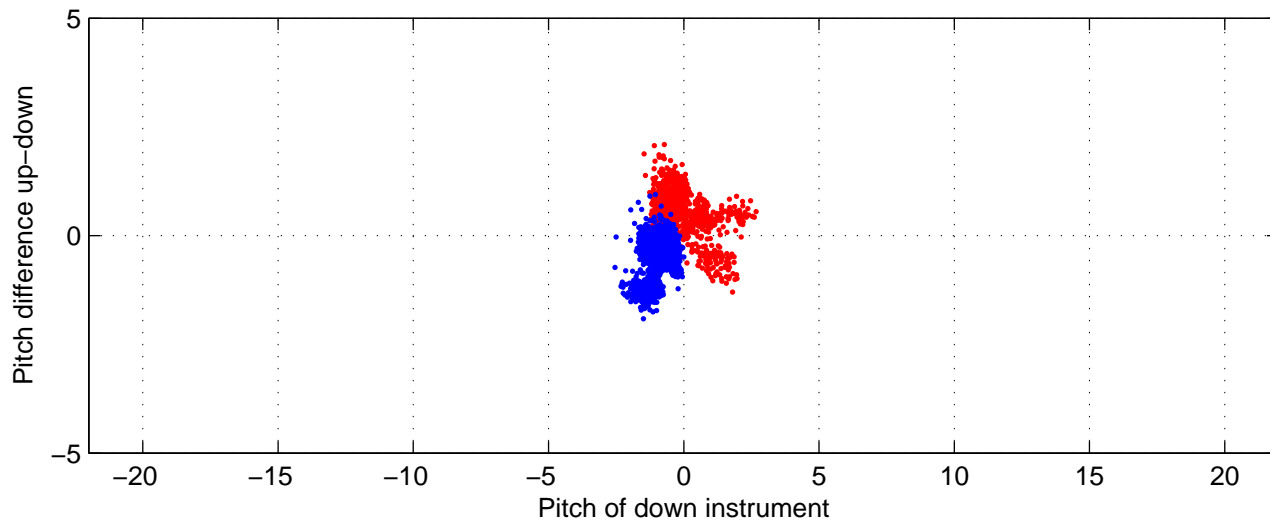

rh11041 (LADCP #112; V5) Figure 6

Heading offset : 88.4354 (r/b: down-/upcast)

Pitch offset : -0.64595

Roll offset : -1.2823