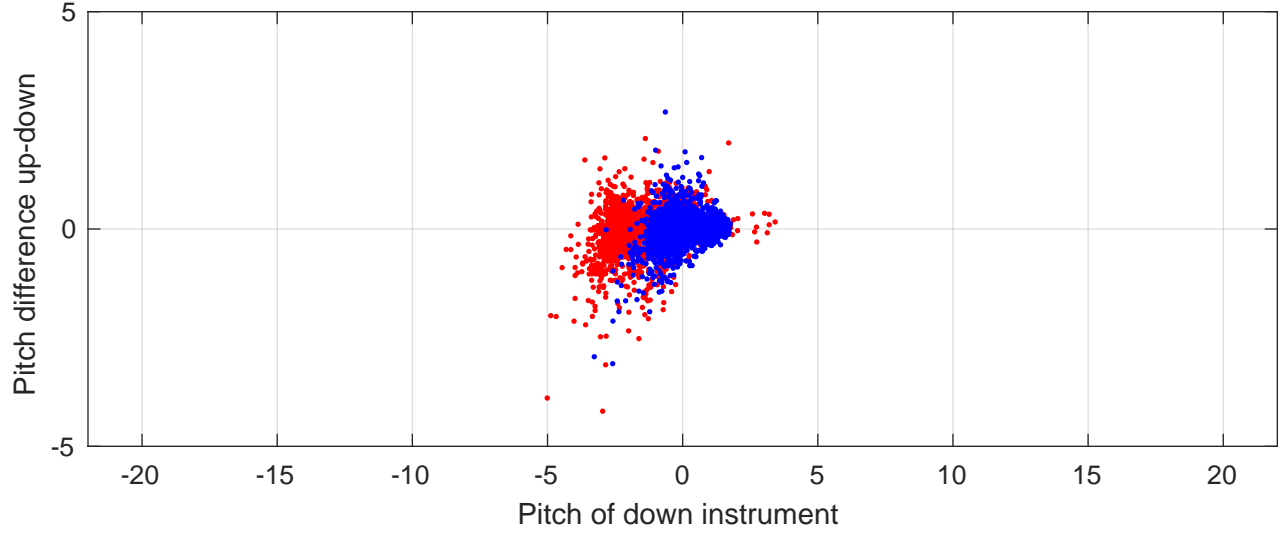

S4P station #43 (V8) Figure 6

Heading offset : -88.9486 (r/b: down/upcast)

Pitch offset : 2.1154

Roll offset : -2.6547