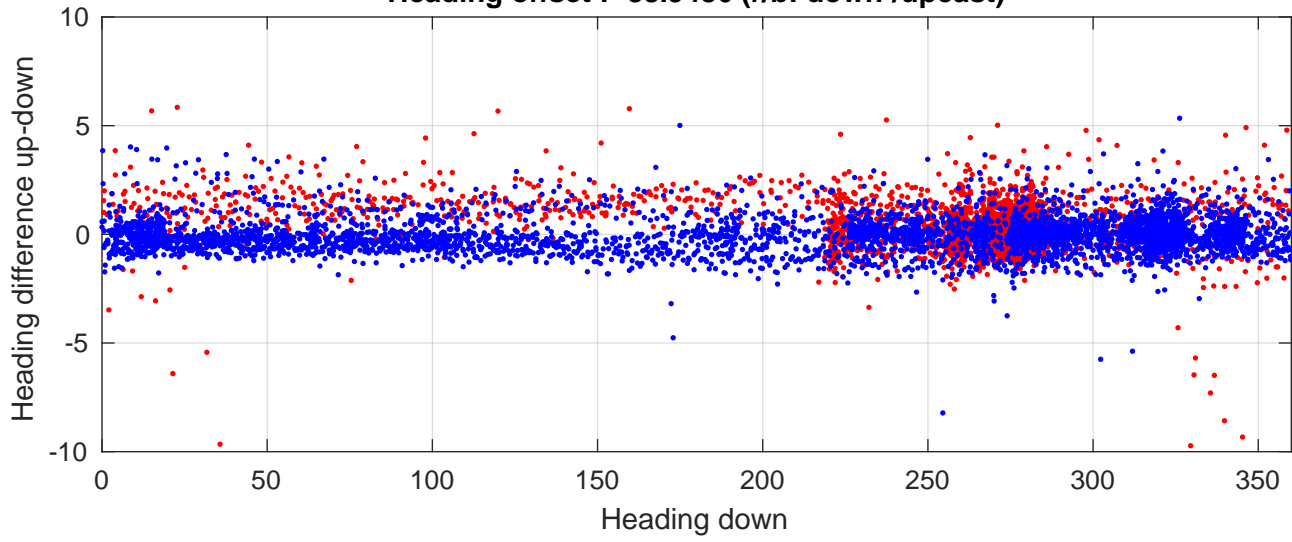

S4P station #43 (V8) Figure 6

Heading offset : -88.9486 (r/b: down/upcast)

Pitch offset : 2.1154

Roll offset : -2.6547