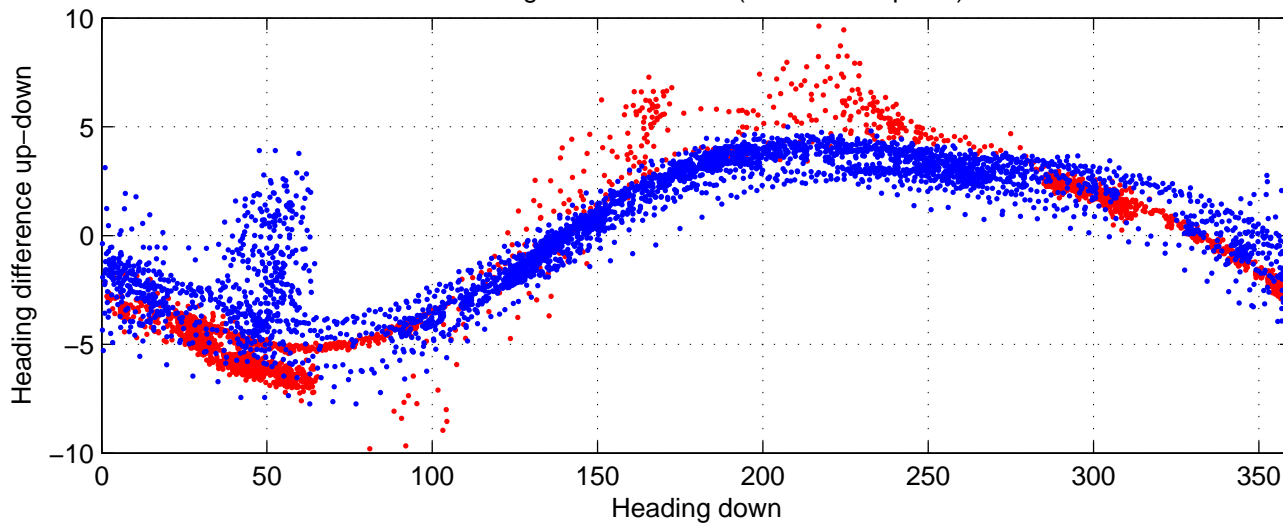

rh10561 (LADCP #064; V5) Figure 6

Heading offset : 88.2329 (r/b: down-/upcast)

Pitch offset : -0.79826

Roll offset : -1.1263