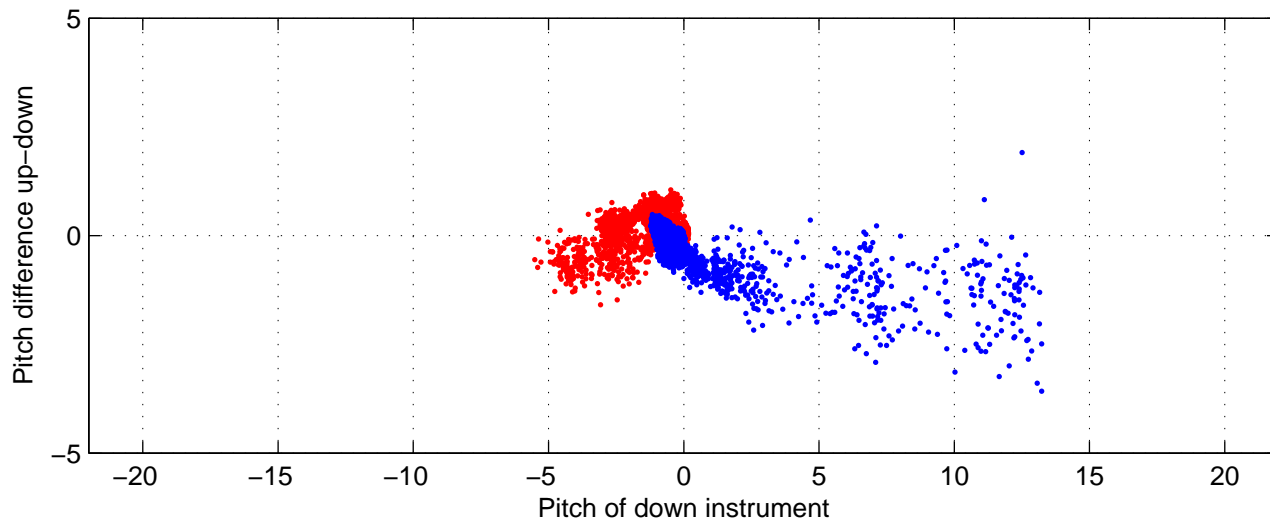

rh10561 (LADCP #064; V5) Figure 6

Heading offset : 88.2329 (r/b: down-/upcast)

Pitch offset : -0.79826

Roll offset : -1.1263