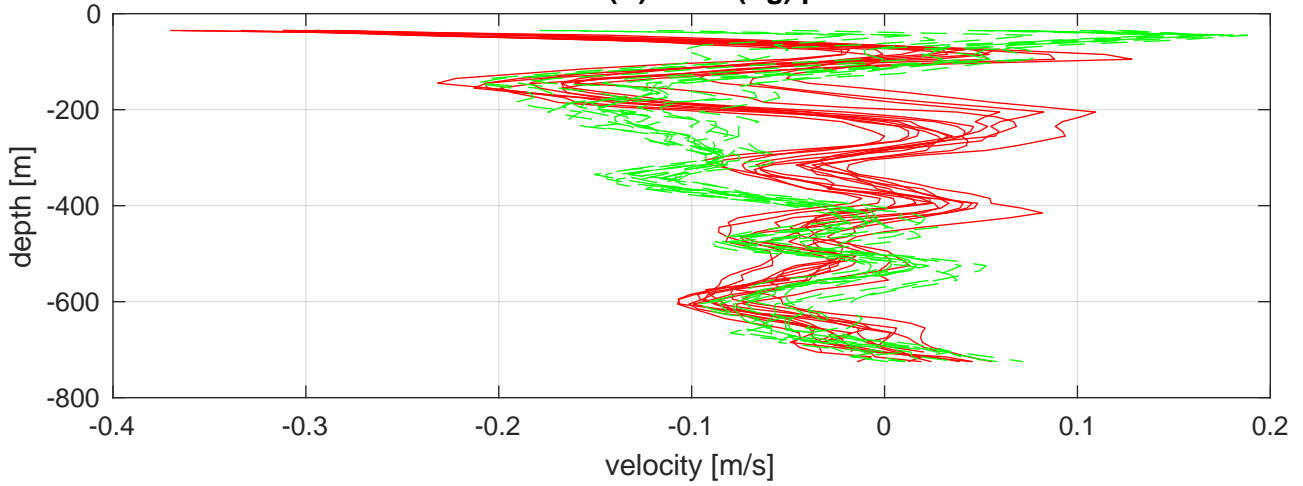

**I7N station #59 (V2)**  
**SADCP U(-r) and V(-g) profiles**

**ship nav (g.) start (bp) end (kp) SADCP (rp)**