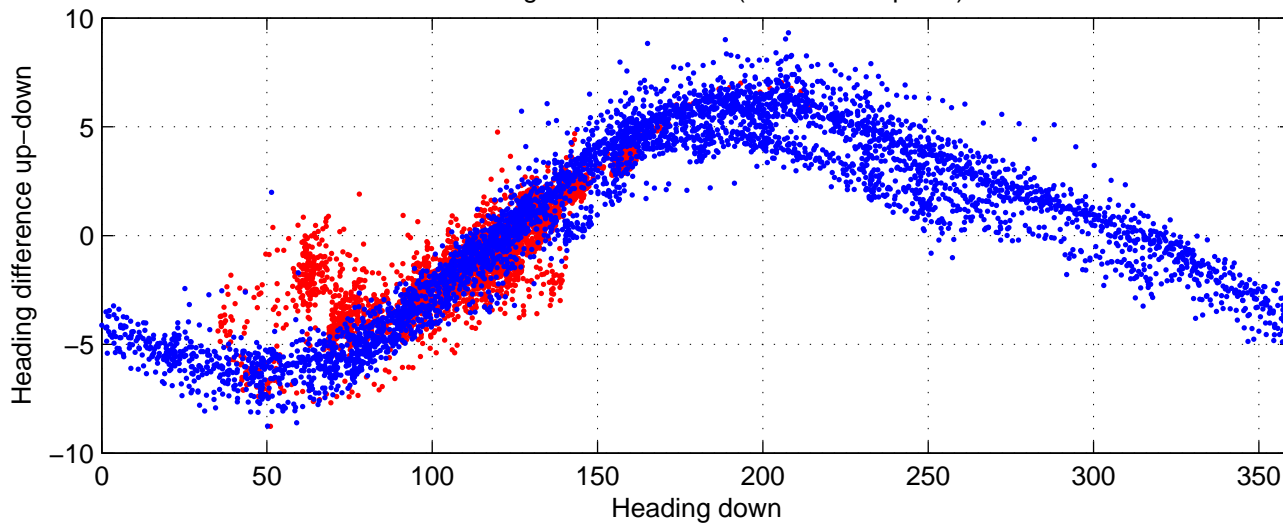

# rh11961 (LADCP #208; V5) Figure 6

Heading offset : 88.0034 (r/b: down-/upcast)

Pitch offset : -0.79598

Roll offset : -1.5927