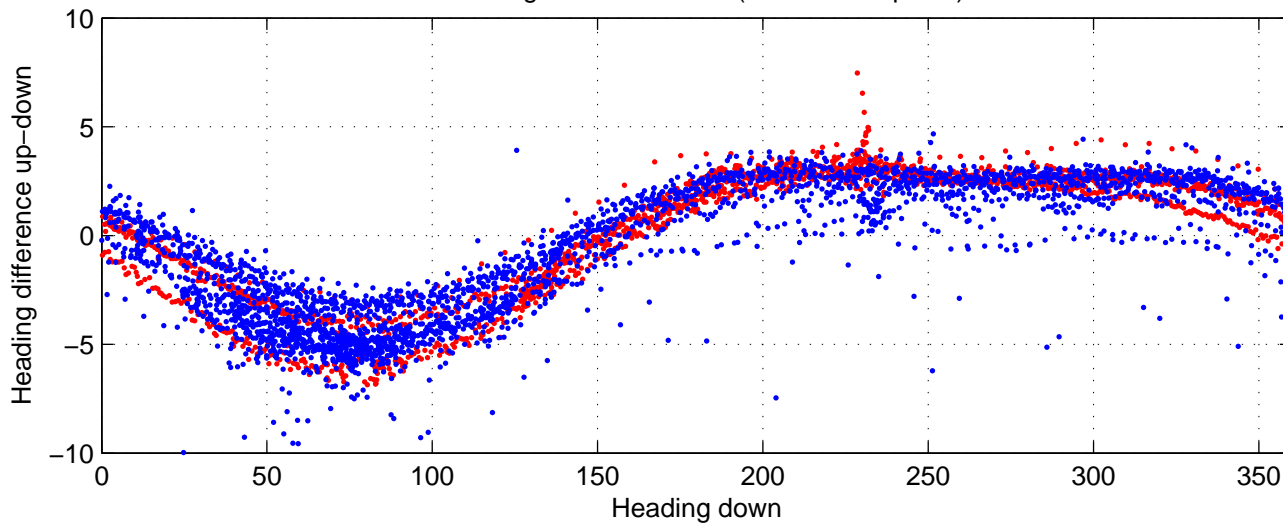

rh10091 (LADCP #016; V5) Figure 6

Heading offset : 87.5605 (r/b: down-/upcast)

Pitch offset : -0.45494

Roll offset : -0.5657