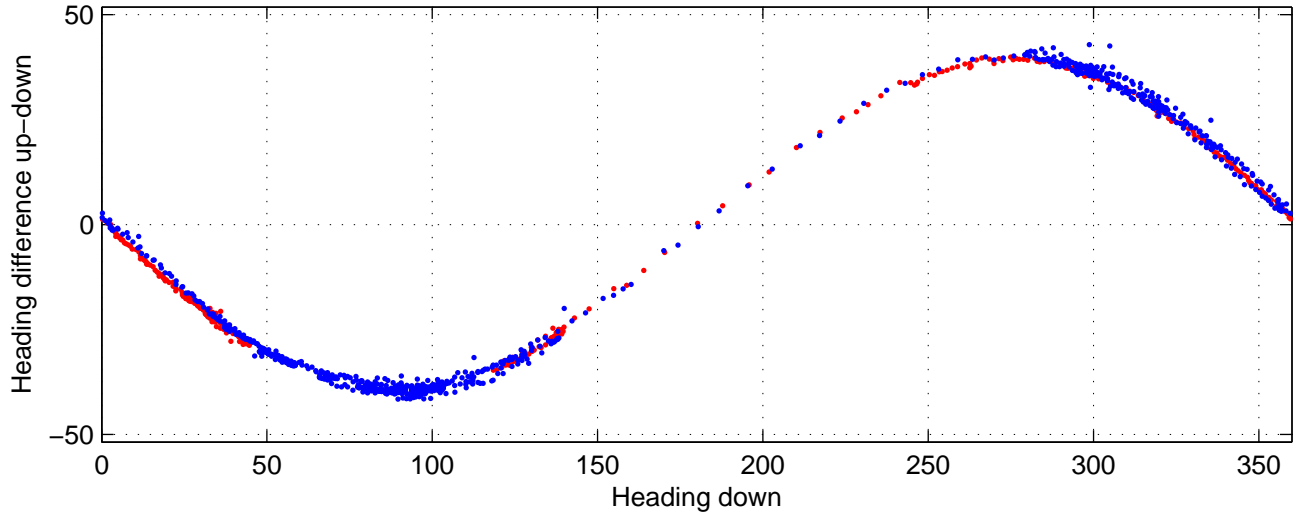

I08S station #97 (V2) Figure 6

Heading offset : -100.0112 (r/b: down-/upcast)

Pitch offset : -1.511

Roll offset : 0.23089