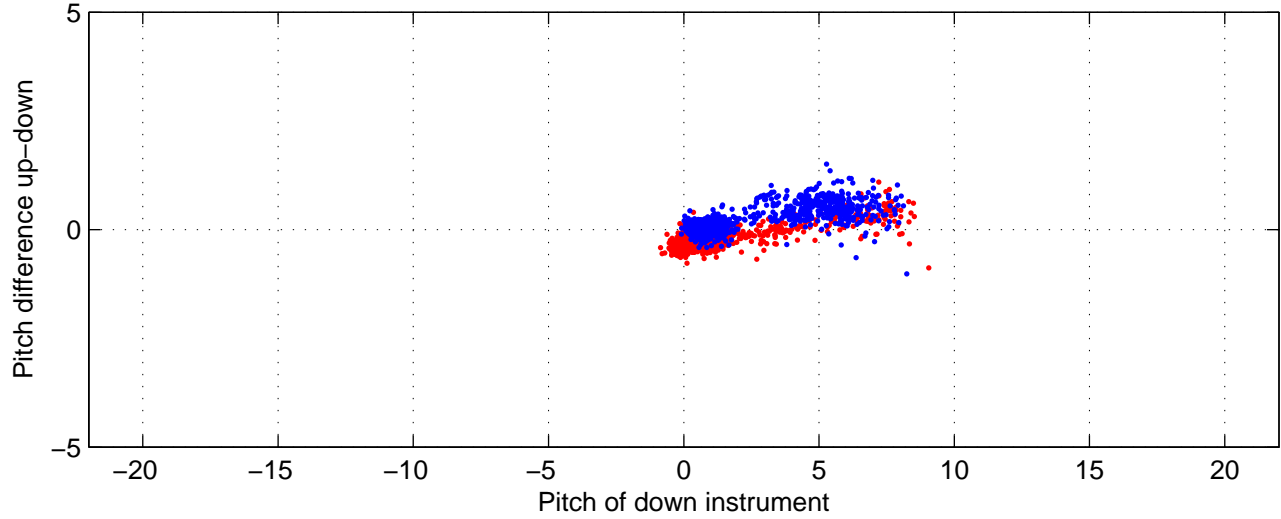

P16N station #76 (V7) Figure 6

Heading offset : -86.5824 (r/b: down-/upcast)

Pitch offset : -0.41741

Roll offset : -1.0938