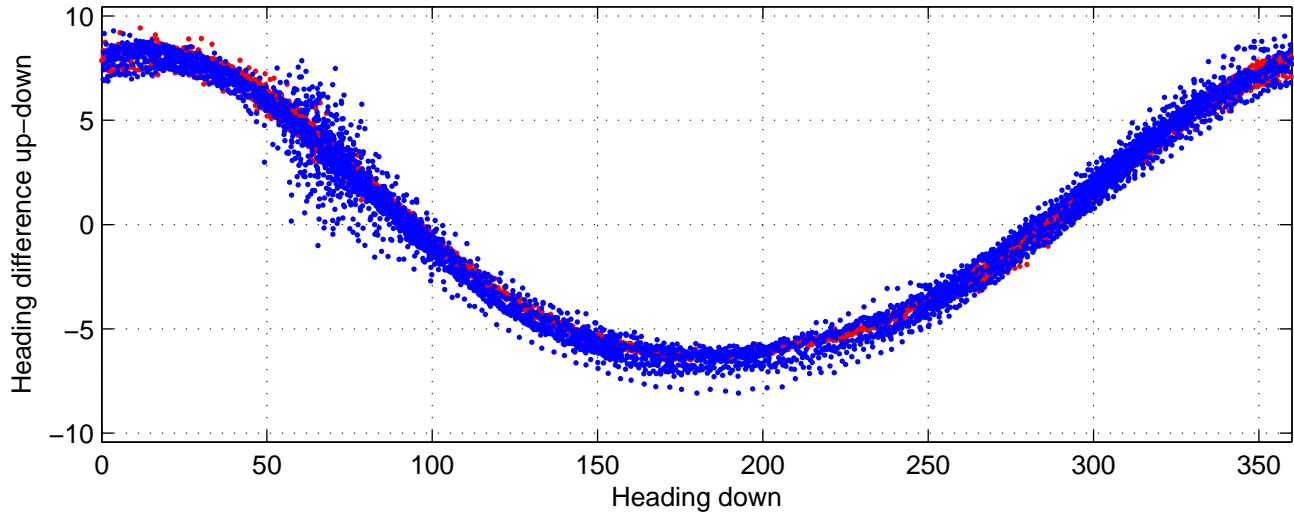

P16N station #76 (V7) Figure 6

Heading offset : -86.5824 (r/b: down-/upcast)

Pitch offset : -0.41741

Roll offset : -1.0938